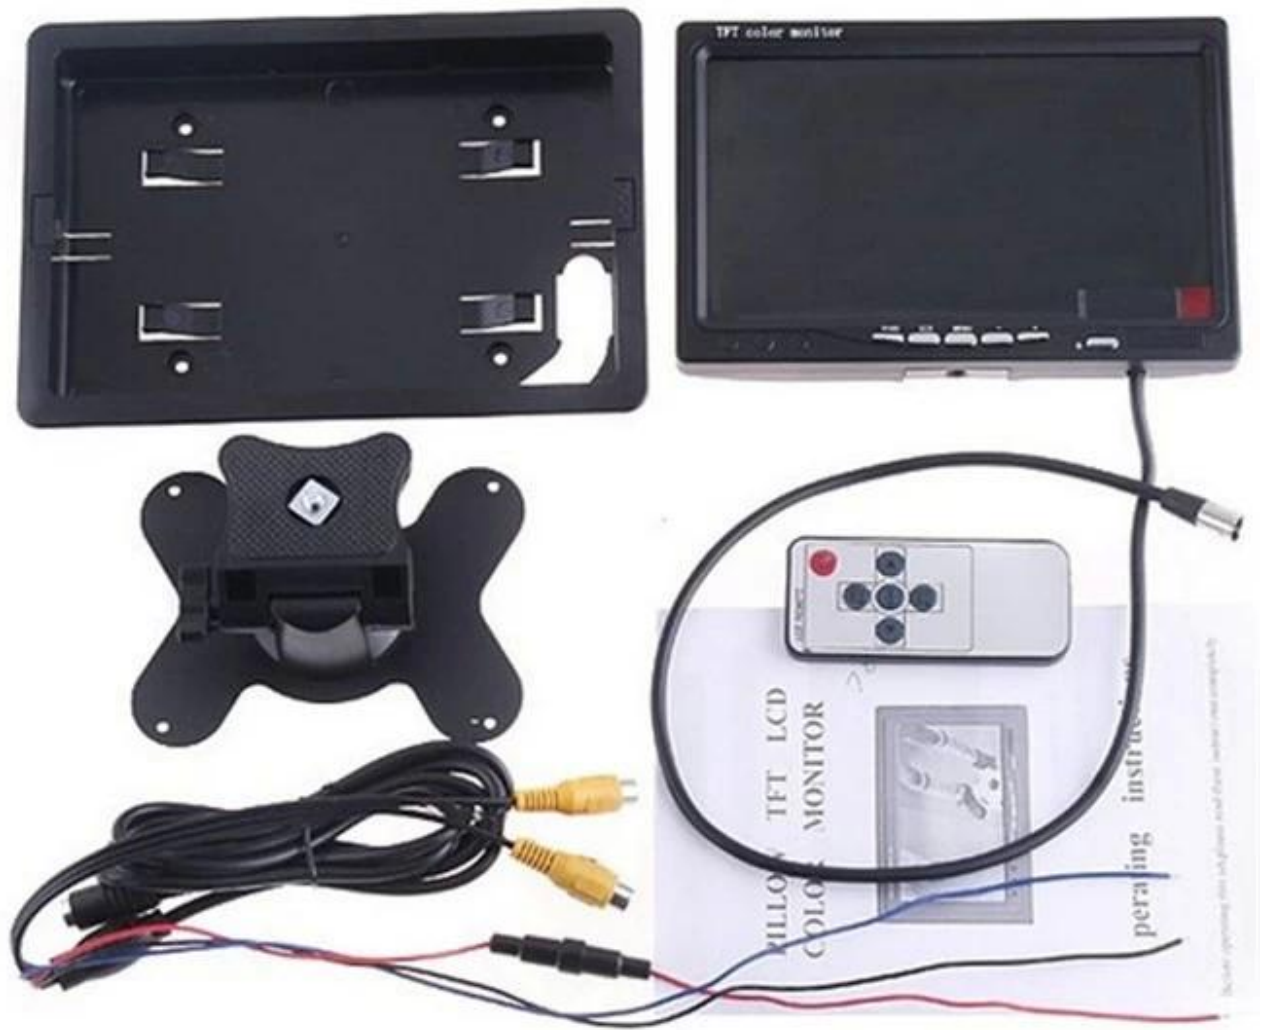

1080P hd monitor screen for vehicle security with mobile dvr

LCD Car Monitor's Character:

1. Display: 7inch TFT LCD panel, 16:9
2. Resolution: 234 x 480pixels
3. Power supply: DC 12V ,Power consumption:≤7W
4. Multi-purpose LCD monitor for VCD/DVD/TV/GPS
5. Blue screen appears with the disappearance of video signal
6. Connecting wire can go through the tube in car seat
7. Using high quality cable and high brightness backlight to improve clearness and last long
8. Color available: Black

LCD Car Monitor's Pictures:

LCD Car Monitor's Parameter:

7inch lcd monitor with BNC input,220V Adapter

7 inch TFT LCD monitor

Resolution:480*RGB*234

Display Mode: 16:9

Brightness:300cd/m²

System:NTSC/PAL

video:two way video input (BNC connector)

audio:1 audio input

Analog LCD panel OSD menu language:English/Chinese

Rear watching:image can be changed left and right,up and down

Power supply: DC12V

Comes with 220V-12V adapter

Power Consumption: 7W

Operation temperature: -20~ 80 degree Celsius

Operating Humidity: 20% ~ 85%

Full function remote control ,Blue screen when no signal
With Stand alone bracket ,Headrest mount frame

7Inch LCD Car Monitor's Certification: