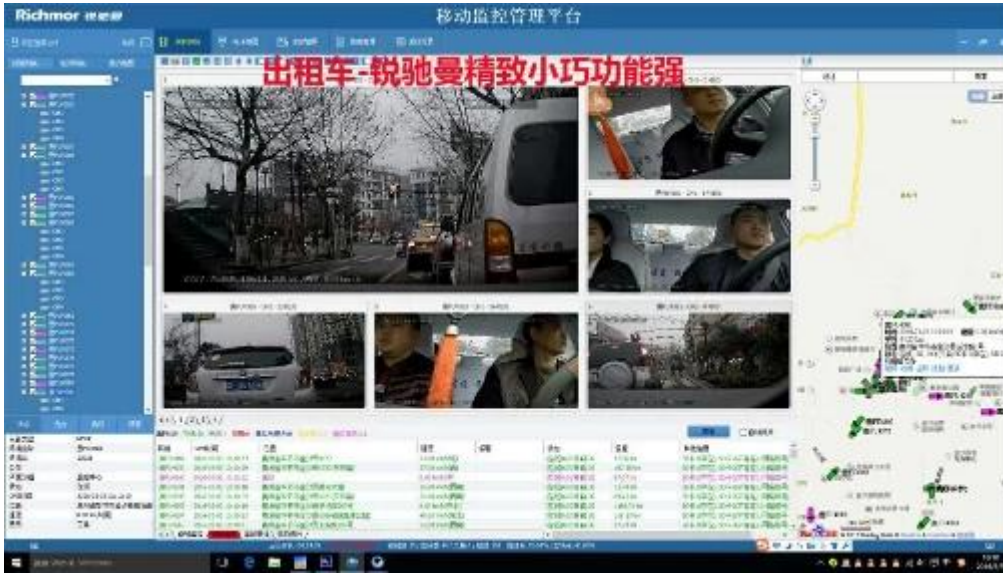

- Report
- Quick Report
- Mileage Summary
- Mileage Daily
- Track Detail
- Speed Report
- Online Summary
- ID Alarm Report
- Alarm Report
- Storage Report
- Upgrade Report
- Fuel Report
- Park Report
- Geo Fencing Report
- 3G Flow Report
- Extend Report
- Dispatch Report

Mileage Summary

Begin Time: 2016-01-08 00:00:00 To: 2016-01-08 16:27:09

Device: All Devices

Mileage Summary

Index	Vehicle	Total Mileage(KM)	Begin Time	Start Mileage(KM)	Start Position	End Time	End Mileage(KM)
1	鄂D3114	174.86	2016-01-08 08:00:30	22.95	22.52429, 114.00644	2016-01-08 16:25:41	157.83
2	鄂D3130	202.07	2016-01-08 07:30:17	18.1	22.86429, 112.88282	2016-01-08 16:25:28	171.57
3	24012	277.42	2016-01-08 07:09:55	23.41	23.369582, 116.675227	2016-01-08 14:57:24	300.63
4	鄂A78248	97.4	2016-01-08 00:00:25	298.97	41.572492, 116.788245	2016-01-08 06:42:36	41.09
5	24023	0	2016-01-08 00:00:07	16.26	37.158159, 120.731127	2016-01-08 16:19:07	16.26
6	鄂QF5387	416.36	2016-01-08 06:09:54	98.88	35.481432, 117.643783	2016-01-08 16:28:11	92.83
7	鄂B81712	120.98	2016-01-08 04:48:43	26.51	36.876478, 117.681941	2016-01-08 14:25:07	144.92
8	鄂B2250	45.81	2016-01-08 00:00:03	138.13	22.654294, 112.489583	2016-01-08 16:15:15	115.82
9	鄂B5153	48.64	2016-01-08 00:00:27	82	22.654187, 112.487565	2016-01-08 16:11:28	73.72
10	鄂B3268	111.72	2016-01-08 00:00:15	145.61	22.654201, 112.488545	2016-01-08 16:24:48	93.9
11	鄂B5033	52.02	2016-01-08 00:00:10	83.24	22.654236, 112.487785	2016-01-08 16:15:55	57.82
12	鄂A43683	695.08	2016-01-08 00:00:29	354.36	36.950643, 117.658701	2016-01-08 16:24:44	1089.74
13	24058	224.42	2016-01-08 07:00:58	44.57	37.949788, 116.844073	2016-01-08 16:17:34	60.4
14	28999	2.36	2016-01-08 13:13:09	17.6	28.734423, 121.238947	2016-01-08 13:57:27	19.81
15	00588	369.29	2016-01-08 00:00:54	51.84	33.733305, 115.863821	2016-01-08 16:00:58	420.33

Playerli yazılım arabirimi

The screenshot displays a comprehensive vehicle management interface. At the top, there's a navigation bar with options like 'Home', 'Map', 'Playback', 'System Set', and 'Log Query'. The main area is divided into several sections:

- **Left Panel:** A tree view showing a hierarchy of 'Monitor Center (202)', with a list of vehicle IDs (e.g., 90001, 90002) and their corresponding status icons.
- **Center Panel:** A map of China with a red location marker. A search bar is positioned above the map.
- **Right Panel:** A vertical stack of four video player windows, each showing a blue screen with a camera icon, indicating live or recorded video feeds.
- **Bottom Panel:** A detailed data table for a selected vehicle (Monitor ID: 90002). The table includes columns for 'Device', 'Positioning Time', 'Position', and 'Speed'. The 'Position' column shows coordinates and a Chinese address: '四川省宜宾市兴文县蜀山大道119号'. The 'Speed' column shows values like '1.70 km/h(0.044)'.

A large watermark 'rcmccctv.en.alibaba.com' is overlaid across the center of the interface.

Richmor gerçek davası

Uygulama

Binek otomobil, otobüs, taksi, okul otobüsü, kamyon, tehlikeli araç, kişisel araba ve gemi vb.