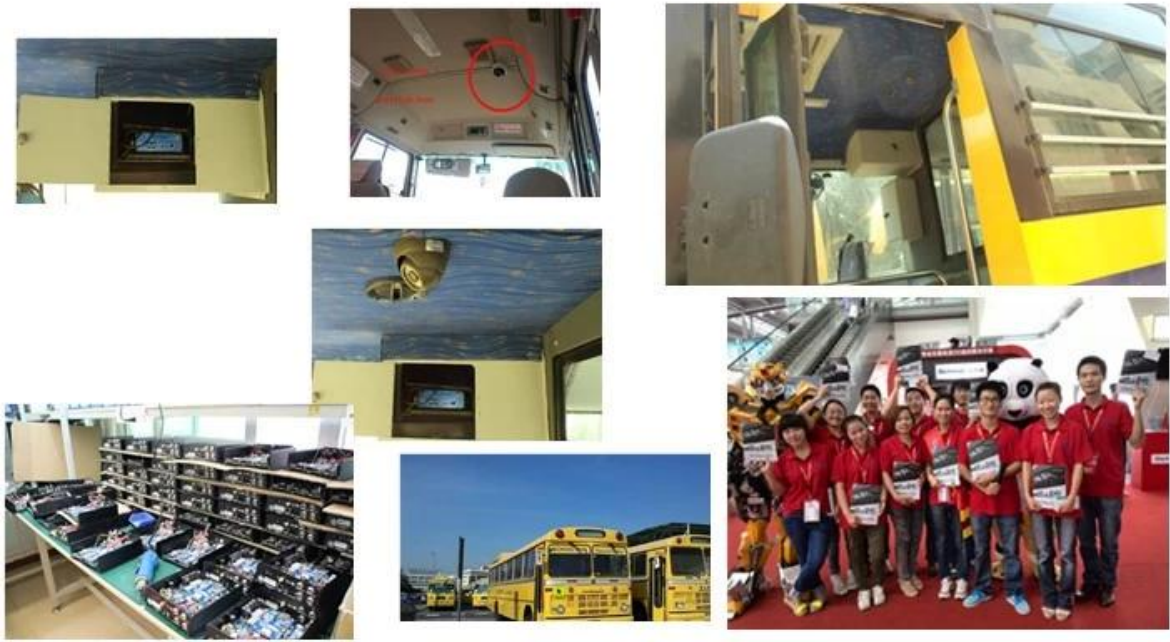

Sertifikasi: