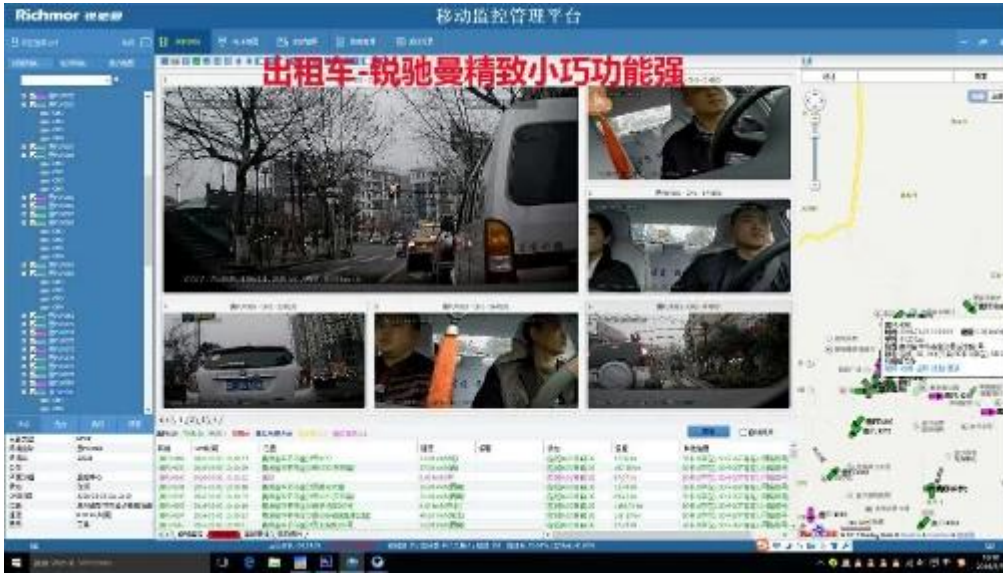

- Report
- Quick Report
- Mileage Summary
- Mileage Daily
- Track Detail
- Speed Report
- Online Summary
- ID Alarm Report
- Alarm Report
- Storage Report
- Upgrade Report
- Fuel Report
- Park Report
- Geo Fencing Report
- 3G Flow Report
- Extend Report
- Dispatch Report

Mileage Summary

Begin Time: 2016-01-08 00:00:00 To: 2016-01-08 16:27:09

Device: All Devices

Mileage Summary

Index	Vehicle	Total Mileage(KM)	Begin Time	Start Mileage(KM)	Start Position	End Time	End Mileage(KM)
1	鄂D3114	174.86	2016-01-08 08:00:30	22.95	22.52429, 114.00644	2016-01-08 16:25:41	157.83
2	鄂D3130	202.07	2016-01-08 07:30:17	18.1	22.86429, 112.88282	2016-01-08 16:25:28	171.57
3	24012	277.42	2016-01-08 07:09:55	23.41	23.369582, 116.675227	2016-01-08 14:57:24	300.63
4	鄂A78248	97.4	2016-01-08 00:00:25	298.97	41.572492, 116.788245	2016-01-08 06:42:36	41.09
5	24023	0	2016-01-08 00:00:07	16.26	37.158159, 120.731127	2016-01-08 16:19:07	16.26
6	鄂QF5387	416.36	2016-01-08 06:09:54	98.88	35.481432, 117.643783	2016-01-08 16:28:11	92.83
7	鄂B81712	120.98	2016-01-08 04:48:43	26.51	36.876478, 117.681941	2016-01-08 14:25:07	144.92
8	鄂B2250	45.81	2016-01-08 00:00:03	138.13	22.654294, 112.489583	2016-01-08 16:15:15	115.82
9	鄂B5153	48.64	2016-01-08 00:00:27	82	22.654187, 112.487565	2016-01-08 16:11:28	73.72
10	鄂B3268	111.72	2016-01-08 00:00:15	145.61	22.654321, 112.488545	2016-01-08 16:24:48	93.9
11	鄂B5033	52.02	2016-01-08 00:00:10	83.24	22.654236, 112.487785	2016-01-08 16:15:55	57.82
12	鄂A43683	695.08	2016-01-08 00:00:29	354.36	36.950643, 117.658781	2016-01-08 16:24:44	1089.74
13	24058	224.42	2016-01-08 07:00:58	44.57	37.949788, 116.844073	2016-01-08 16:17:34	60.4
14	28999	2.36	2016-01-08 13:13:09	17.6	28.734423, 121.238947	2016-01-08 13:57:27	19.81
15	00588	369.29	2016-01-08 00:00:54	51.84	33.733305, 115.863821	2016-01-08 16:00:58	420.33

Playerli yazılım arabirimi

The screenshot displays a comprehensive vehicle management interface. On the left, there is a sidebar with a 'Dev List' and a tree view of 'Monitor Center (202)'. Below this, a table lists vehicle details including 'Device Type', 'Vehicle Name', 'Vehicle ID', 'Company', 'Status', 'Positioning Time', 'Vehicle Location', 'Speed', and 'Costs'. The main area features a map of China with a vehicle icon and a search bar. On the right, there are four video player windows. At the bottom, a data table shows 'Monitor ID', 'Online', 'Alarm', 'Offline', 'Speed', and 'Alarm' for various vehicles. A large watermark 'rcmccctv.en.alibaba.com' is overlaid on the map.

Richmor gerçek davası

Uygulama

Binek otomobil, otobüs, taksi, okul otobüsü, kamyon, tehlikeli araç, kişisel araba ve gemi vb.