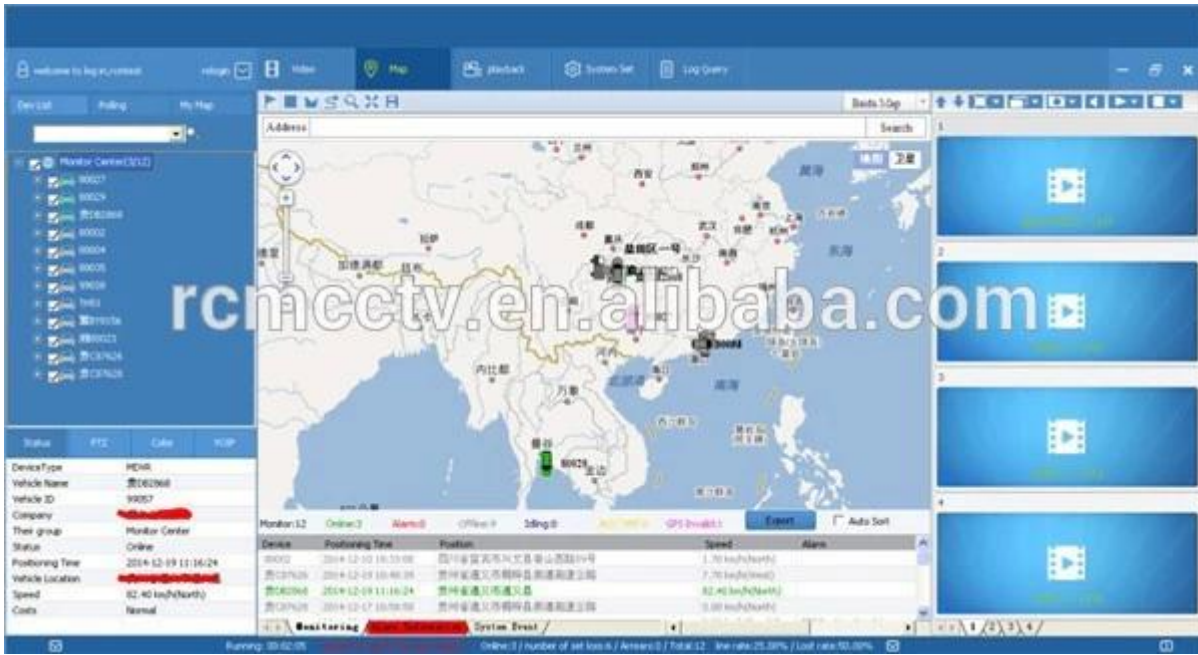

Richmor gözetleme GUI

The main menu includes: Search, System setup, Rec setup, Network setup, Alarm setup, Peripheral setup, System Tools, System Information, as below:

Richmveya Mobile DVR Mileage Summary

Vehicle Management System Welcome! 杨国平 | Manager | Exit

Report Device User

Mileage Summary

Begin Time: 2016-01-08 00:00:00 To: 2016-01-08 16:27:09

Device: All Devices

Index	Vehicle	Total Mileage (KM)	Begin Time	Start Mileage (KM)	Start Position	End Time	End Mileage (KM)
1	鄂D3114	174.88	2016-01-08 09:00:30	22.95	22.52424, 114.08844	2016-01-08 16:25:41	157.83
2	鄂D3130	202.07	2016-01-08 07:30:17	18.1	22.66428, 112.88282	2016-01-08 16:25:28	171.57
3	24012	277.42	2016-01-08 07:09:55	23.41	23.36952, 116.67527	2016-01-08 14:57:24	300.83
4	鄂A78248	97.4	2016-01-08 06:00:25	296.97	41.57249, 116.78245	2016-01-08 08:42:38	41.09
5	24023	0	2016-01-08 06:00:07	16.26	37.75979, 120.73117	2016-01-08 16:19:07	16.26
6	鄂QF5387	416.36	2016-01-08 06:09:54	96.88	35.44132, 117.64778	2016-01-08 16:28:11	92.83
7	鄂D81712	120.98	2016-01-08 04:48:40	26.51	36.87878, 117.68194	2016-01-08 14:25:07	144.92
8	鄂B82250	45.81	2016-01-08 00:00:03	138.13	22.65424, 112.48958	2016-01-08 16:15:15	115.82
9	鄂B5153	48.61	2016-01-08 00:00:27	82	22.65418, 112.48765	2016-01-08 16:11:28	73.72
10	鄂B3268	111.72	2016-01-08 00:00:15	148.61	22.65421, 112.48945	2016-01-08 16:24:48	93.9
11	鄂B5010	52.02	2016-01-08 00:00:10	83.24	22.65424, 112.48775	2016-01-08 16:15:55	57.82
12	鄂A43883	895.08	2016-01-08 00:00:29	354.36	36.99264, 117.65778	2016-01-08 16:24:44	1089.74
13	24058	224.42	2016-01-08 07:00:58	44.57	37.94978, 116.64470	2016-01-08 16:17:34	60.4
14	28998	2.36	2016-01-08 13:11:08	17.6	28.73442, 121.23847	2016-01-08 13:57:27	19.81
15	00588	369.29	2016-01-08 00:00:54	51.84	33.73335, 115.86381	2016-01-08 16:00:58	420.33

Player yazılım arayüzü

Romote İzleme Gözetimi 3G 4G Mobil DVR Taksi çözümü

出租车监控解决方案

TAXI SOLUTION

功能特点 Features

实时监控, GPS定位
Real-time Video, GPS positioning

运营管理
Fleet Management

出租车
监控
解决方案