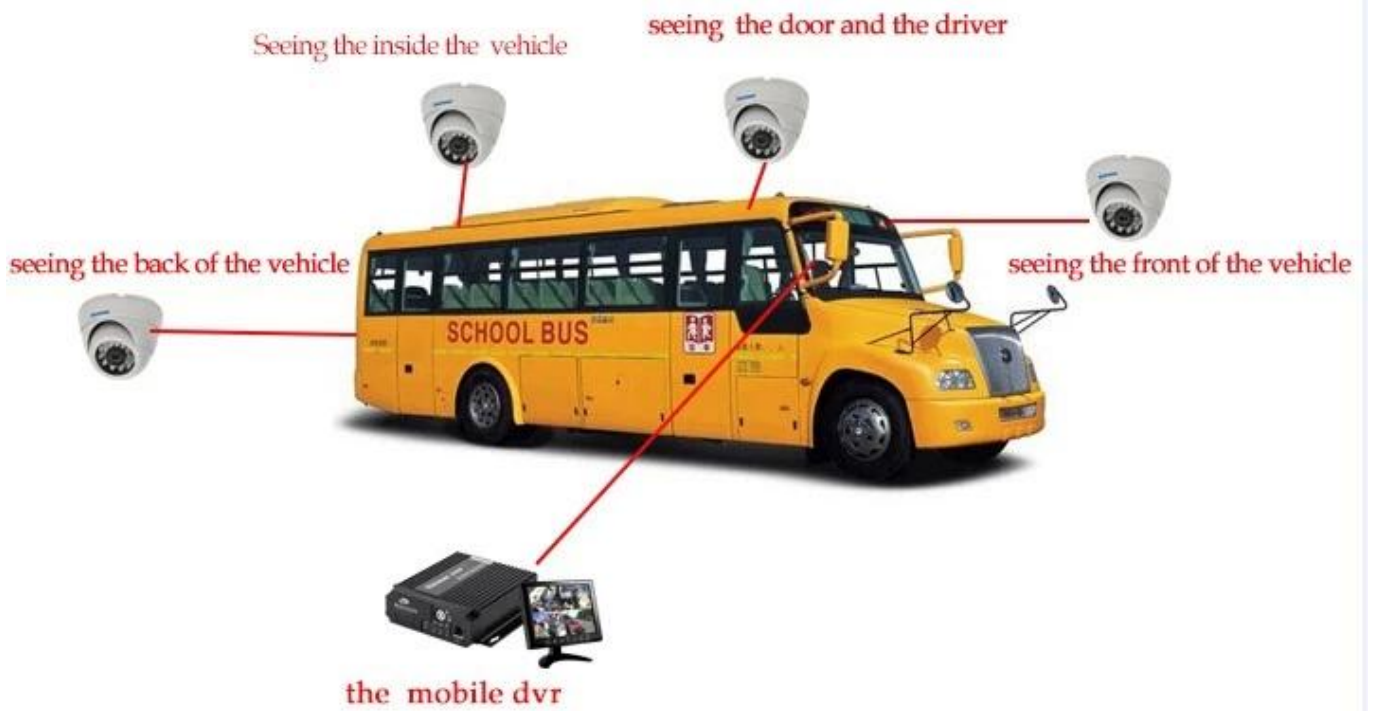

Romote İzleme Gözetimi 3G 4G Mobil DVR Okul otobüsü çözümü