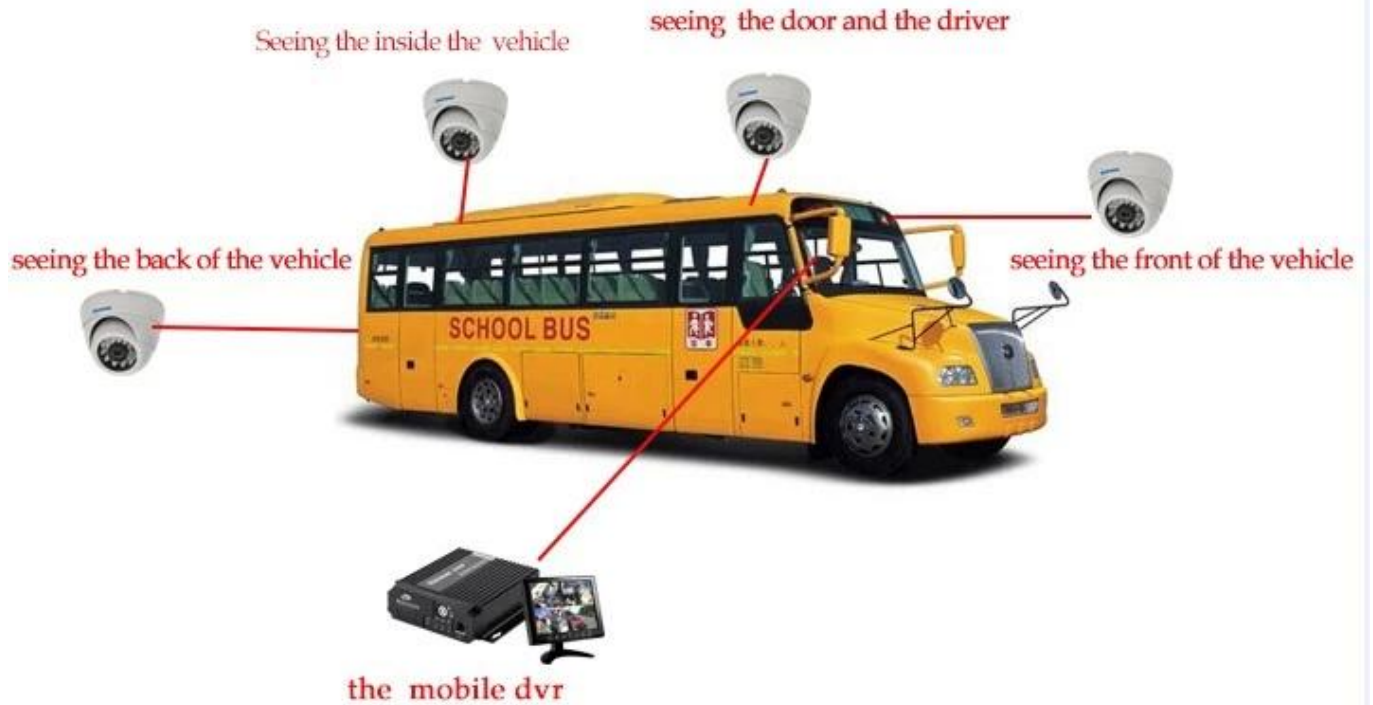

Romote görüntüleniyor Gözetim 3G 4G Mobil DVR Okul otobüsü çözümü