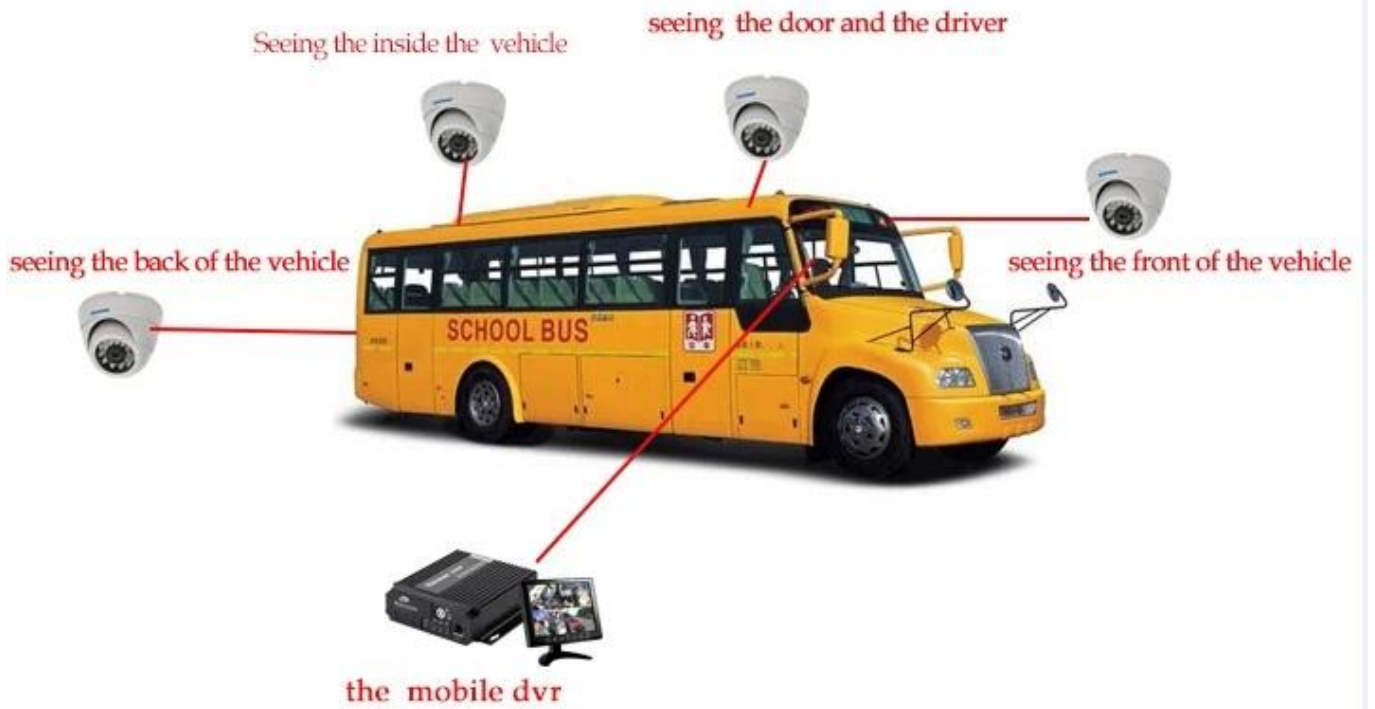

Romote İzleme Gözetimi 3G 4G Mobil DVR Okul otobüsü çözümü