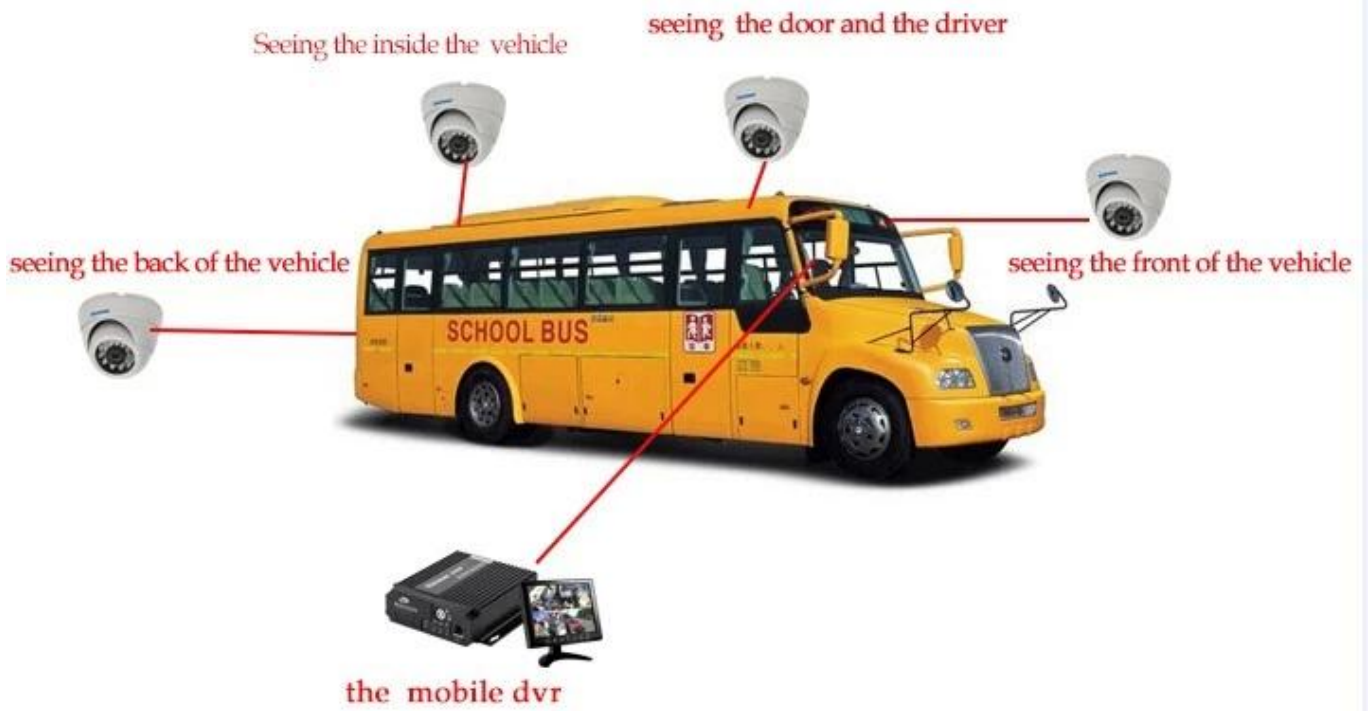

Richmor gözetim GUI

The main menu includes: Search, System setup, Rec setup, Network setup, Alarm setup, Peripheral setup, System Tools, System Information, as below:

Online yazılım arayüzü

Remote görüntüleme gözetim 3 G 4G mobil DVR okul otobüs çözüm