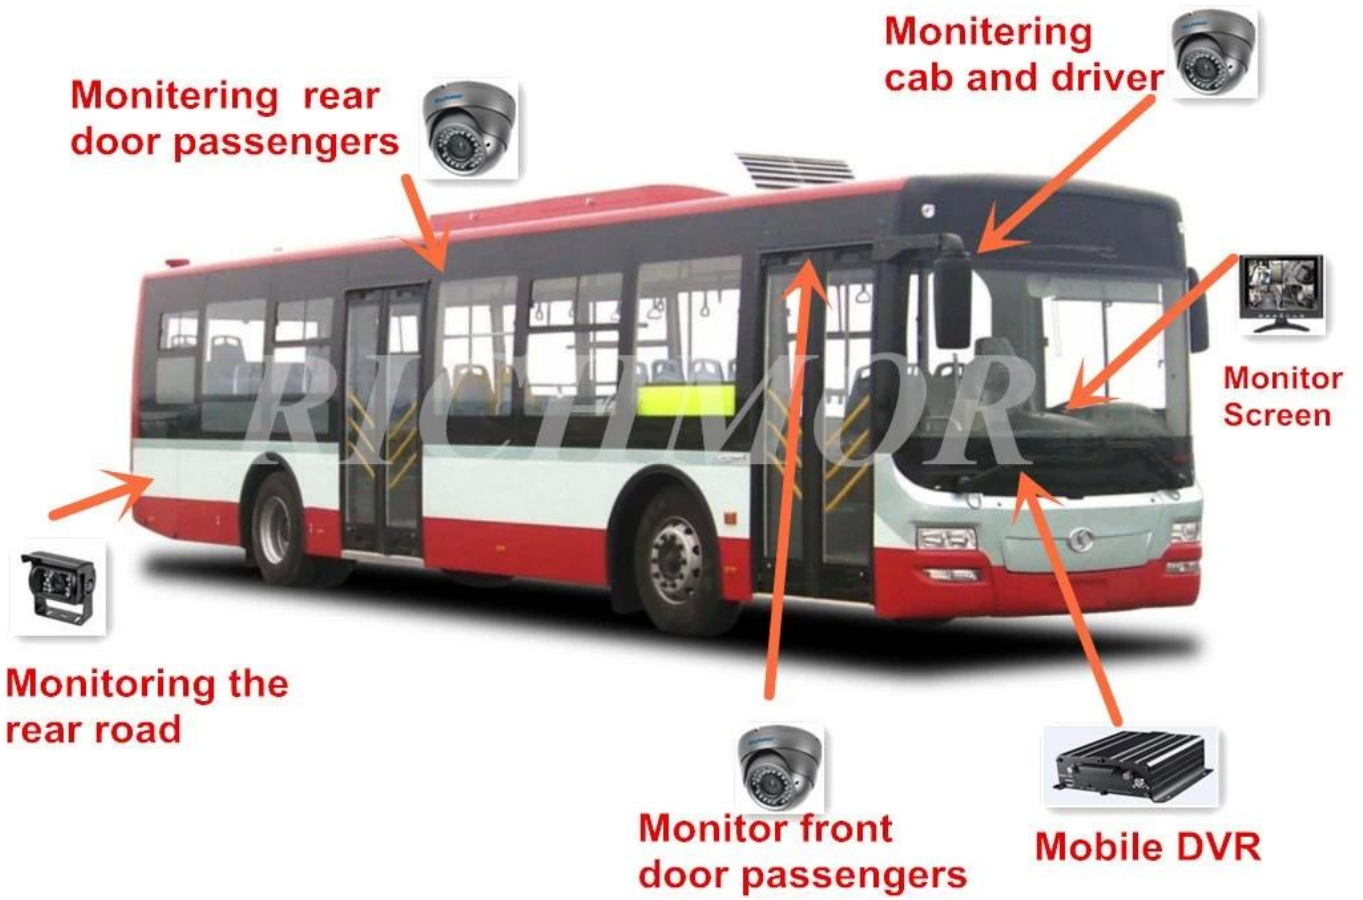

Professional Mobile DVR Solution for Bus