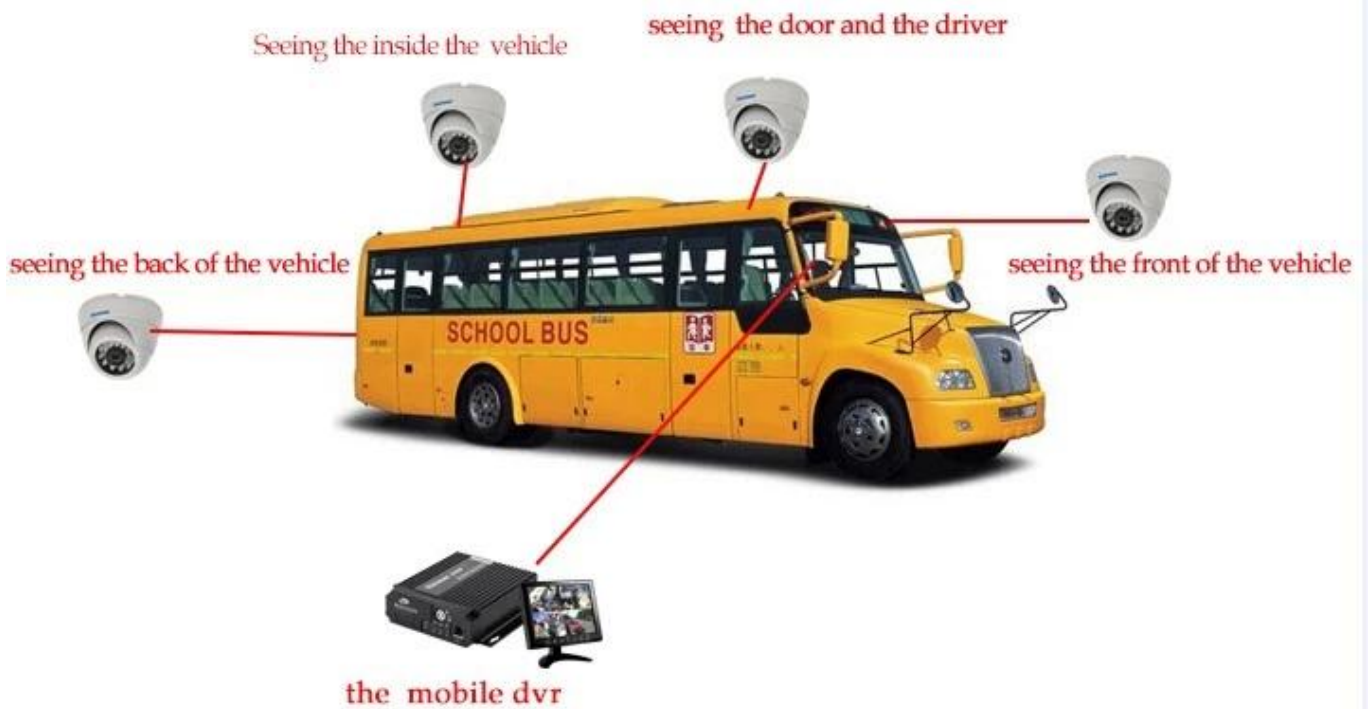

Romote izleme gözetleme 3G 4g Mobil DVR okul otobüsü çözümü