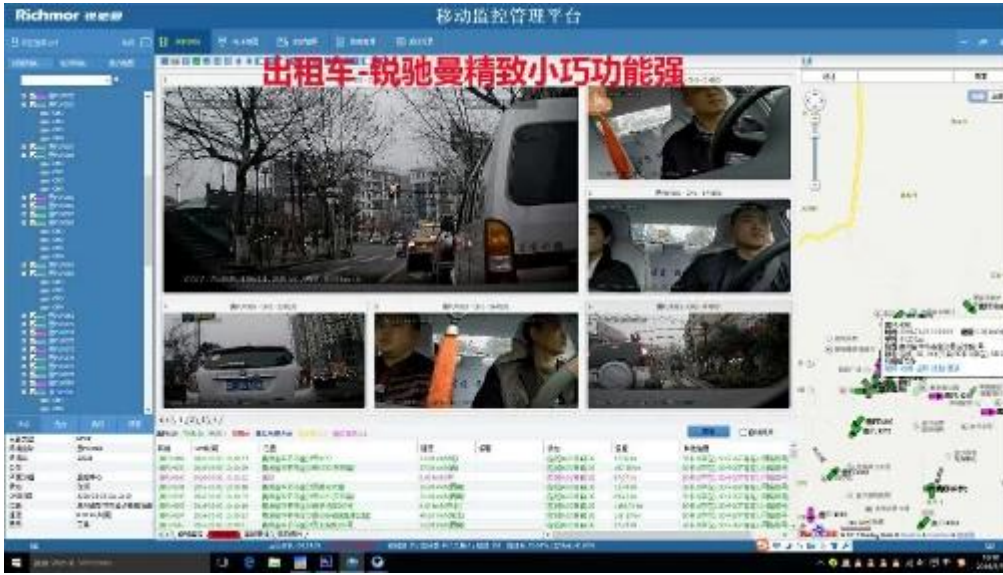

Richmor gerçek davası

Uygulama

Binek otomobil, otobüs, taksi, okul otobüsü, kamyon, tehlikeli araç, kişisel araba ve gemi vb.