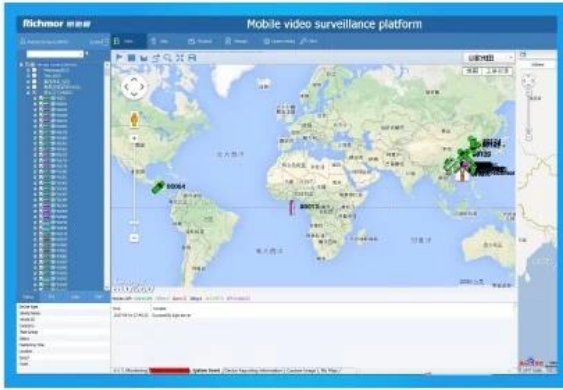

Paket içeriği

Tüm standart aksesuarlara sahip kutu başına 1 Adet mobil DVR

RCM-MDR210 Parametre Sayfası

madde	Parametre
işletim sistemi	Linux