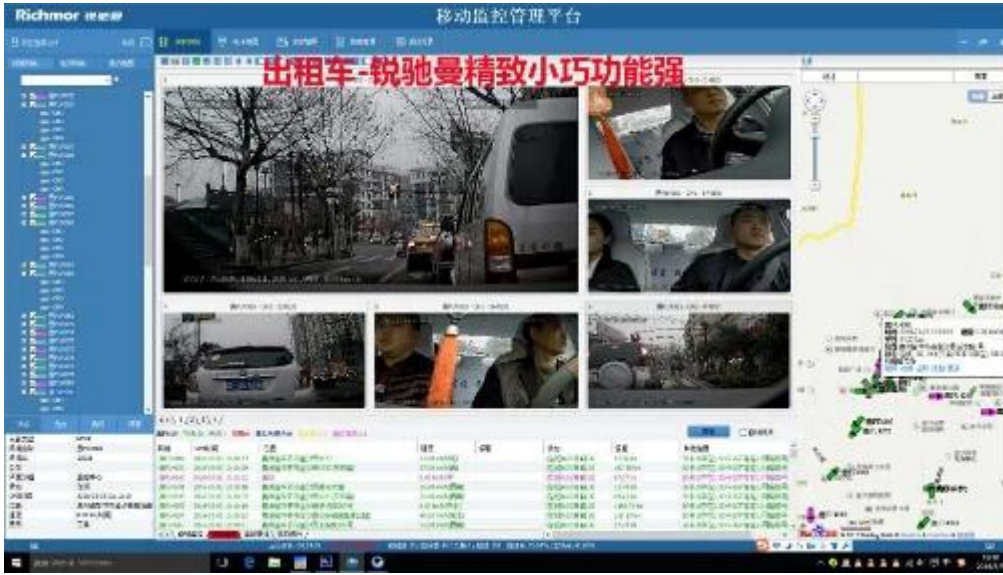

- Report
- Quick Report
- Mileage Summary
- Mileage Daily
- Track Detail
- Speed Report
- Online Summary
- ID Alarm Report
- Alarm Report
- Storage Report
- Upgrade Report
- Fuel Report
- Park Report
- Geo Fencing Report
- 3G Flow Report
- Extend Report
- Dispatch Report

Mileage Summary

Begin Time: 2016-01-08 00:00:00 To: 2016-01-08 16:27:09

Device: All Devices

Mileage Summary

Index	Vehicle	Total Mileage(KM)	Begin Time	Start Mileage(KM)	Start Position	End Time	End Mileage(KM)
1	鄂D3114	174.86	2016-01-08 08:00:30	22.95	22.52429, 114.00644	2016-01-08 16:25:41	157.83
2	鄂D3130	202.07	2016-01-08 07:30:17	18.1	22.86429, 112.88282	2016-01-08 16:25:28	171.57
3	24012	277.42	2016-01-08 07:09:55	23.41	23.369582, 116.675227	2016-01-08 14:57:24	300.63
4	鄂A78248	97.4	2016-01-08 00:00:25	298.97	41.572492, 116.788245	2016-01-08 06:42:36	41.09
5	24023	0	2016-01-08 00:00:07	16.26	37.158159, 120.731127	2016-01-08 16:19:07	16.26
6	鄂QF5387	416.36	2016-01-08 06:09:54	98.88	35.481432, 117.643783	2016-01-08 16:28:11	92.83
7	鄂B1712	120.98	2016-01-08 04:48:43	26.51	36.876478, 117.681941	2016-01-08 14:25:07	144.92
8	鄂B2250	45.81	2016-01-08 00:00:03	138.13	22.654294, 112.489583	2016-01-08 16:15:15	115.82
9	鄂B5153	48.64	2016-01-08 00:00:27	82	22.654187, 112.487565	2016-01-08 16:11:28	73.72
10	鄂B3268	111.72	2016-01-08 00:00:15	145.61	22.654201, 112.488545	2016-01-08 16:24:48	90.9
11	鄂B5033	52.02	2016-01-08 00:00:10	83.24	22.654236, 112.487785	2016-01-08 16:15:55	57.82
12	鄂A43683	695.08	2016-01-08 00:00:29	354.36	36.950643, 117.658781	2016-01-08 16:24:44	1089.74
13	24058	224.42	2016-01-08 07:00:58	44.57	37.949788, 116.844073	2016-01-08 16:17:34	60.4
14	28999	2.36	2016-01-08 13:13:09	17.6	28.734423, 121.238947	2016-01-08 13:57:27	19.81
15	00588	369.29	2016-01-08 00:00:54	51.84	33.733305, 115.863821	2016-01-08 16:00:58	420.33

Playerli yazılım arabirimi

The screenshot displays a comprehensive vehicle management interface. On the left, a sidebar lists various vehicle types and IDs. The central area features a map of China with a specific vehicle location highlighted. Below the map, a detailed data table provides real-time information for a selected vehicle, including its status, position, speed, and alarm history. The interface is designed for easy navigation and data analysis.

Monitor ID	Online	Alarm	Offline	Speed	GPS	Event	Auto Sort
鄂D3114	Online	0	0	1.70 km/h	OK		
鄂D3130	Online	0	0	7.70 km/h	OK		
鄂B2250	Online	0	0	82.40 km/h	OK		
鄂B2928	Online	0	0	0.00 km/h	OK		

Richmor gerçek davası

Uygulama

Binek otomobil, otobüs, taksi, okul otobüsü, kamyon, tehlikeli araç, kişisel araba ve gemi vb.