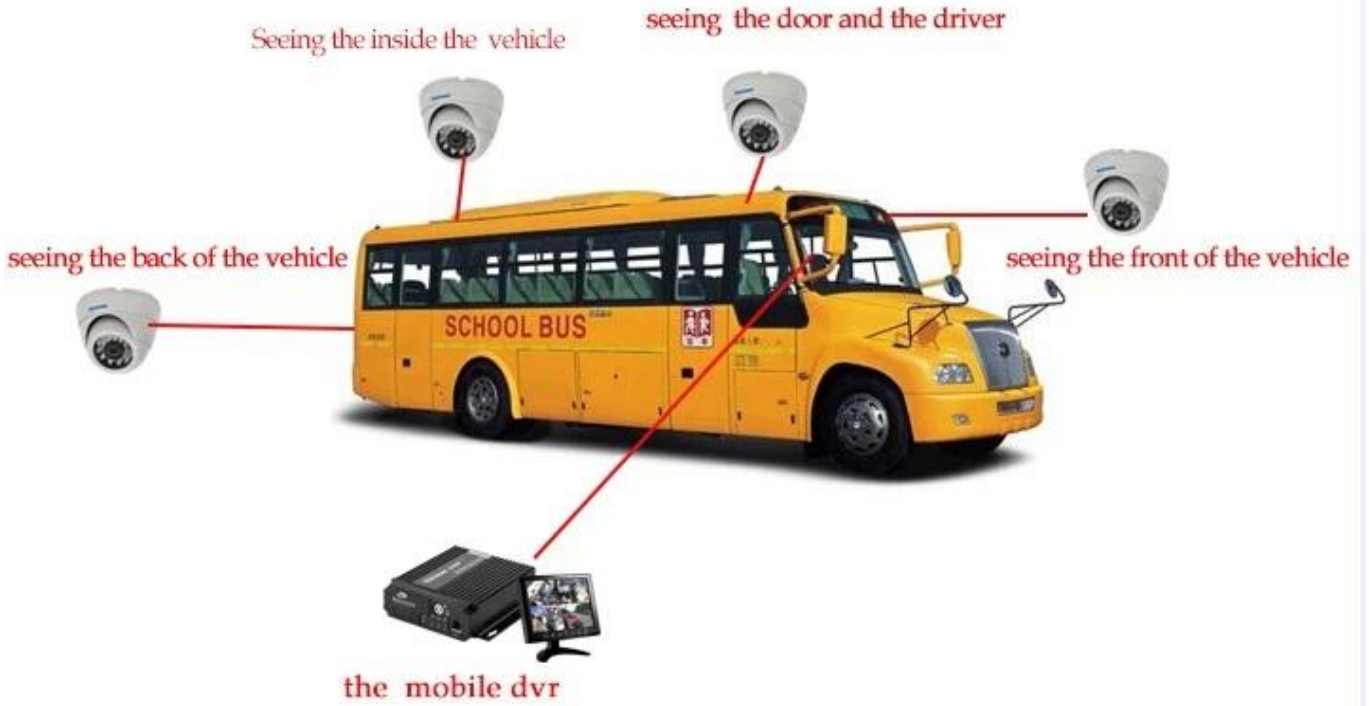

Romote görüntüleniyor Gözetim 3G 4G Mobil DVR Okul otobüsü çözümü