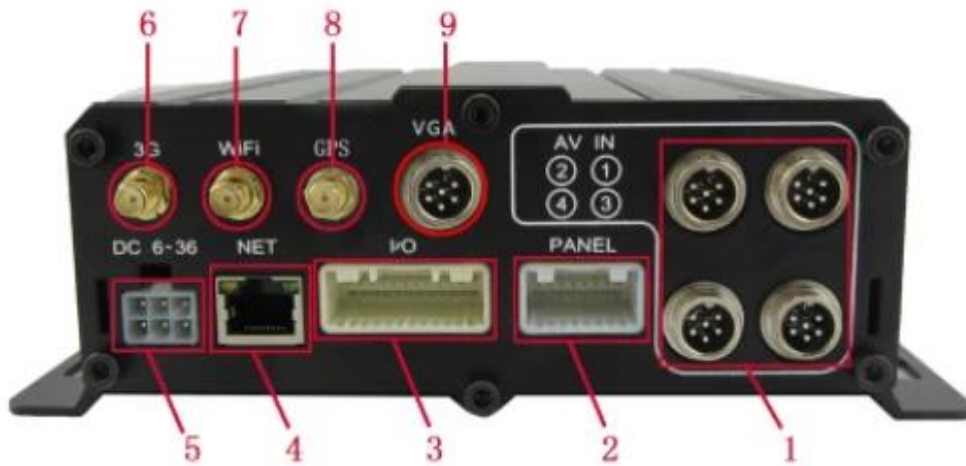

Back Panel IO Indicators