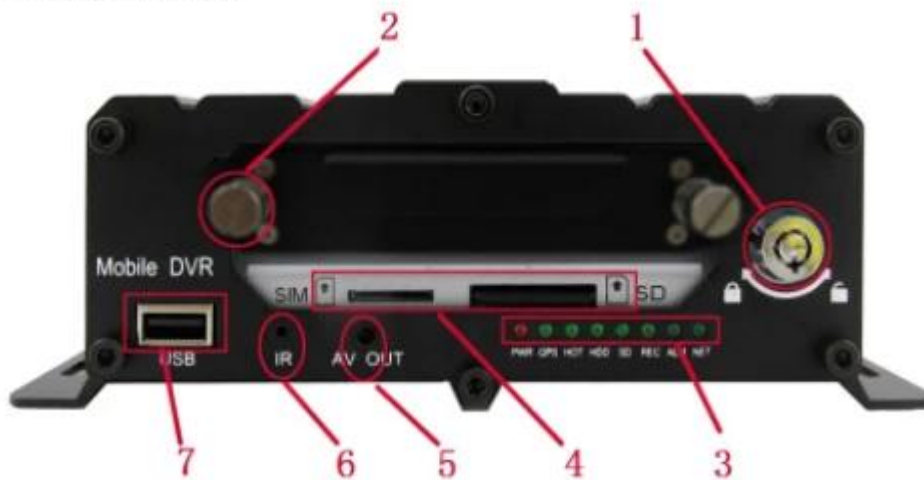

H.264 Compression Mode, Max support 5CH Million pixels HD video surveillance/ recording/ playback (4CH real-time 720P Million Pixels AHD input or 4CH Analog Standard Definition camera input, or 2CH HD input+2CH SD input) + 1CH 1080P IP Camera input ; Exclusive pre-allocate DVR Special File System Technology,Solving repeatedly wipe cause file fragmentation, solving SD card file system collapse, data loss and cannot find SD card and file garbled, ensure the integrity of the data. 8-36V Adaptive Wide Voltage input, Super Low Power Consumption Design;HDD+SD card storage (maximum support 2TB 2.5" hard disk and 128GB SD card.) It can be completely resist car Vibration,Dust and others cause data corruption; Support GPS/BD/G-SENSOR ; High Reliability Aviation Connectors,High Cost Performance with reliable stability,simple and clear operation menu .

Romote Görüntüleme Gözetleme 3G 4G 5ch GPS WIFI HDD MOBILE 1 CH IPC ile DVR / NVR

Fron LED Indicators

Romote Görüntüleme Gözetim 3G 4G 5ch GPS WIFI HDD Mobil DVR / 1 CH IPC ile NVR