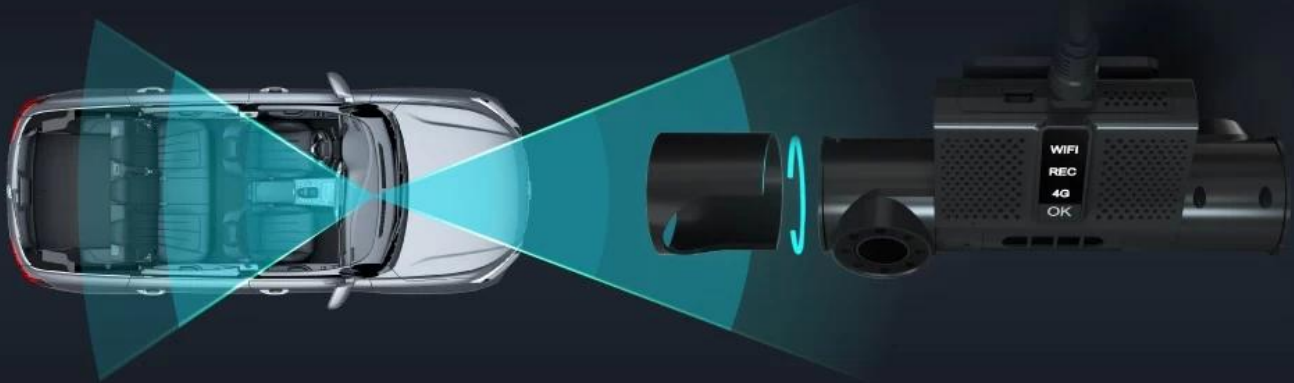

# Richmor Sıcak Satış Çift Lens 1080P 2 Kanallı Araç Kamerası Araba DVR BK6MZJ

Ride-hailing/Taxi Fleet management  
Mini HD dual-len dashcam

2CH 1080P

4G

BD/GPS

IO alarm

Intercom

WiFi AP

## Mini and Easy Installation

Just need to paste the device to winshield with 3M glue, save time and labor cost.

## HD recording Dual 1080P

Front and cabin view, wide-angle lens. Lens can be adjusted 180° vertically, then fixed by structure.