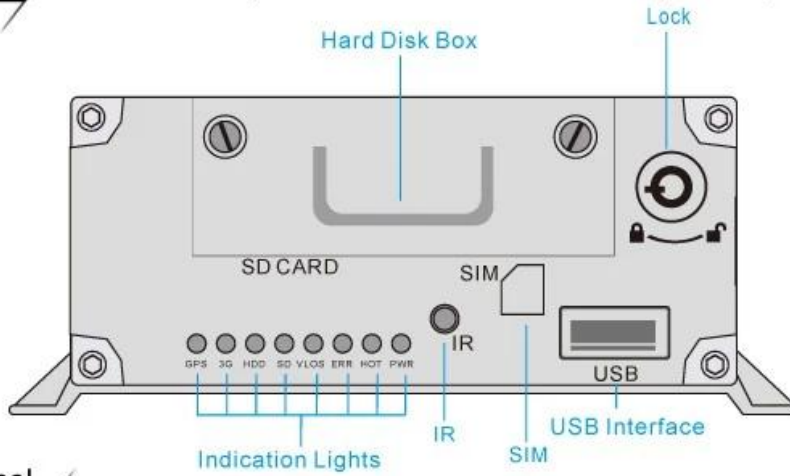

Product's Back Side

Display

Wide Voltage Design / Data Comprehensive Protection / High Security

STRUCTURE

Front Panel

Details

Professional Security Device/Powerful Functions/ User-friendly Button Operation/ Easy to Use

Back Panel

Details

Aviation AV&DV Input / Steady Port/ Strong Shockproof Ability/ Simple & Convenient

DETAILED SPECS

INSTALLATION

FUNCTION DISPLAY

Mobile Monitoring Management Platform

RMVS is a system of centralized management and monitoring of all kinds of vehicles based on wireless network. Perform real-time monitoring, GPS/BD positioning, video storage, vehicle scheduling, alarm and alarm, etc.