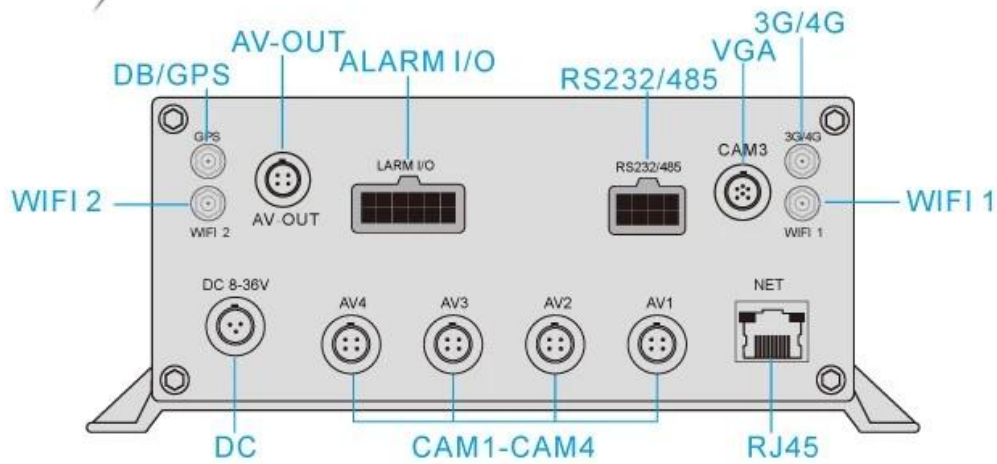

Product's Back Side

Display

Wide Voltage Design / Data Comprehensive Protection / High Security

STRUCTURE

Front Panel

Details

Professional Security Device/Powerful Functions/ User-friendly Button Operation/ Easy to Use

Back Panel

Details

Aviation AV&DV Input / Steady Port/ Strong Shockproof Ability/ Simple & Convenient

DETAILED SPECS

INSTALLATION

FUNCTION DISPLAY

Mobile Monitoring Management Platform

RMVS is a system of centralized management and monitoring of all kinds of vehicles based on wireless network. Perform real-time monitoring, GPS/BD positioning, video storage, vehicle scheduling, alarm and alarm, etc.