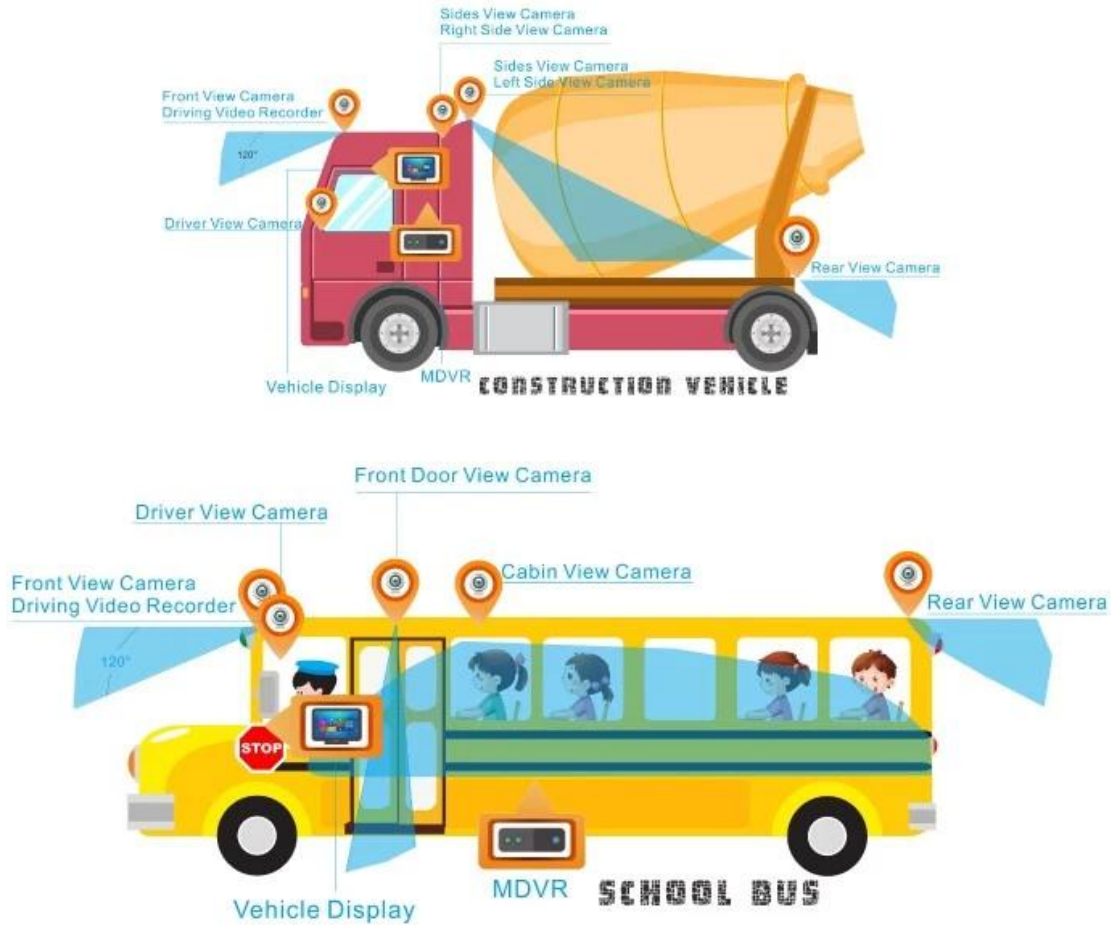

Back Panel

Details

Aviation AV&DV Input / Steady Port/ Strong Shockproof Ability/ Simple & Convenient

DETAILED SPECS

INSTALLATION

FUNCTION DISPLAY

Mobile Monitoring Management Platform

RMVS is a system of centralized management and monitoring of all kinds of vehicles based on wireless network. Perform real-time monitoring, GPS/BD positioning, video storage, vehicle scheduling, alarm and alarm, etc.

10S Data Protection

When vehicle encounter collision, MDVR supports 10S delay recording for data protection

The hard disk is shockproof

Industrial rubber bracket to prevent the collision of hard disk in the process of driving, to protect the data security of hard disk.