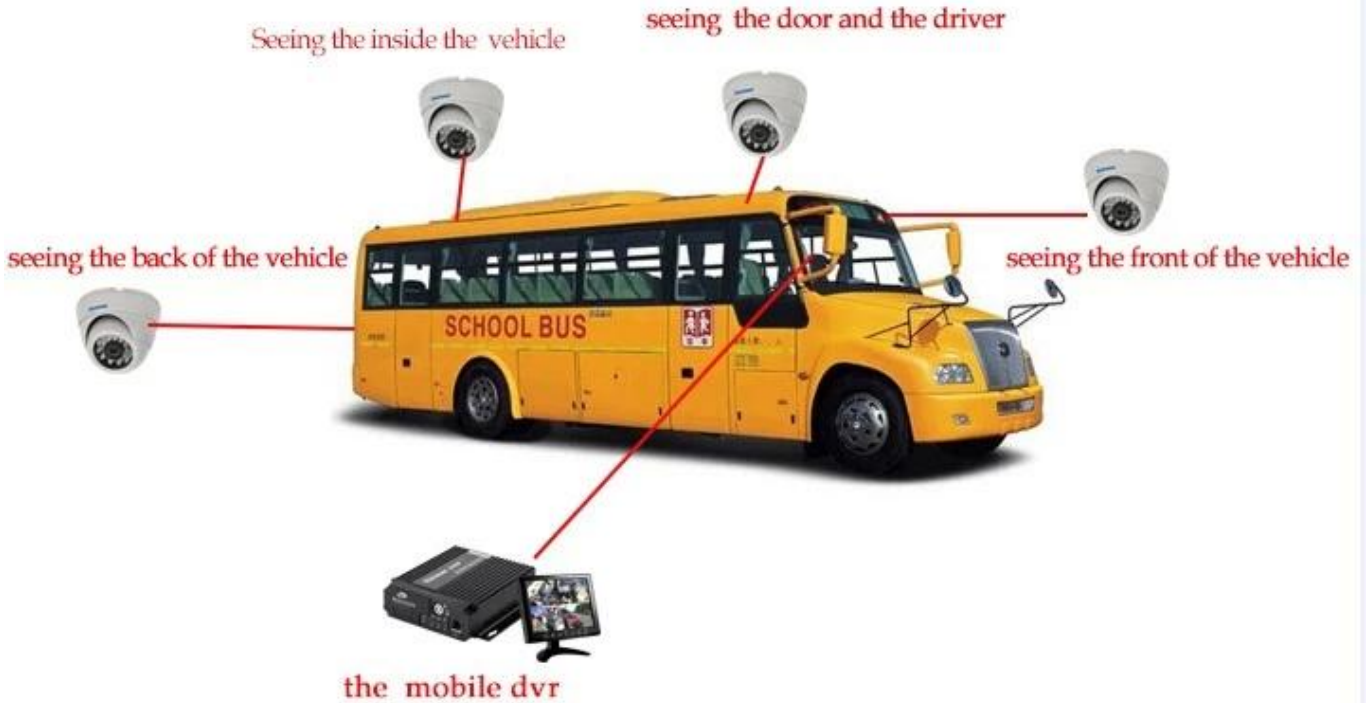

Romote görüntüleniyor Gözetim 3G 4G Mobil DVR Okul otobüsü çözümü