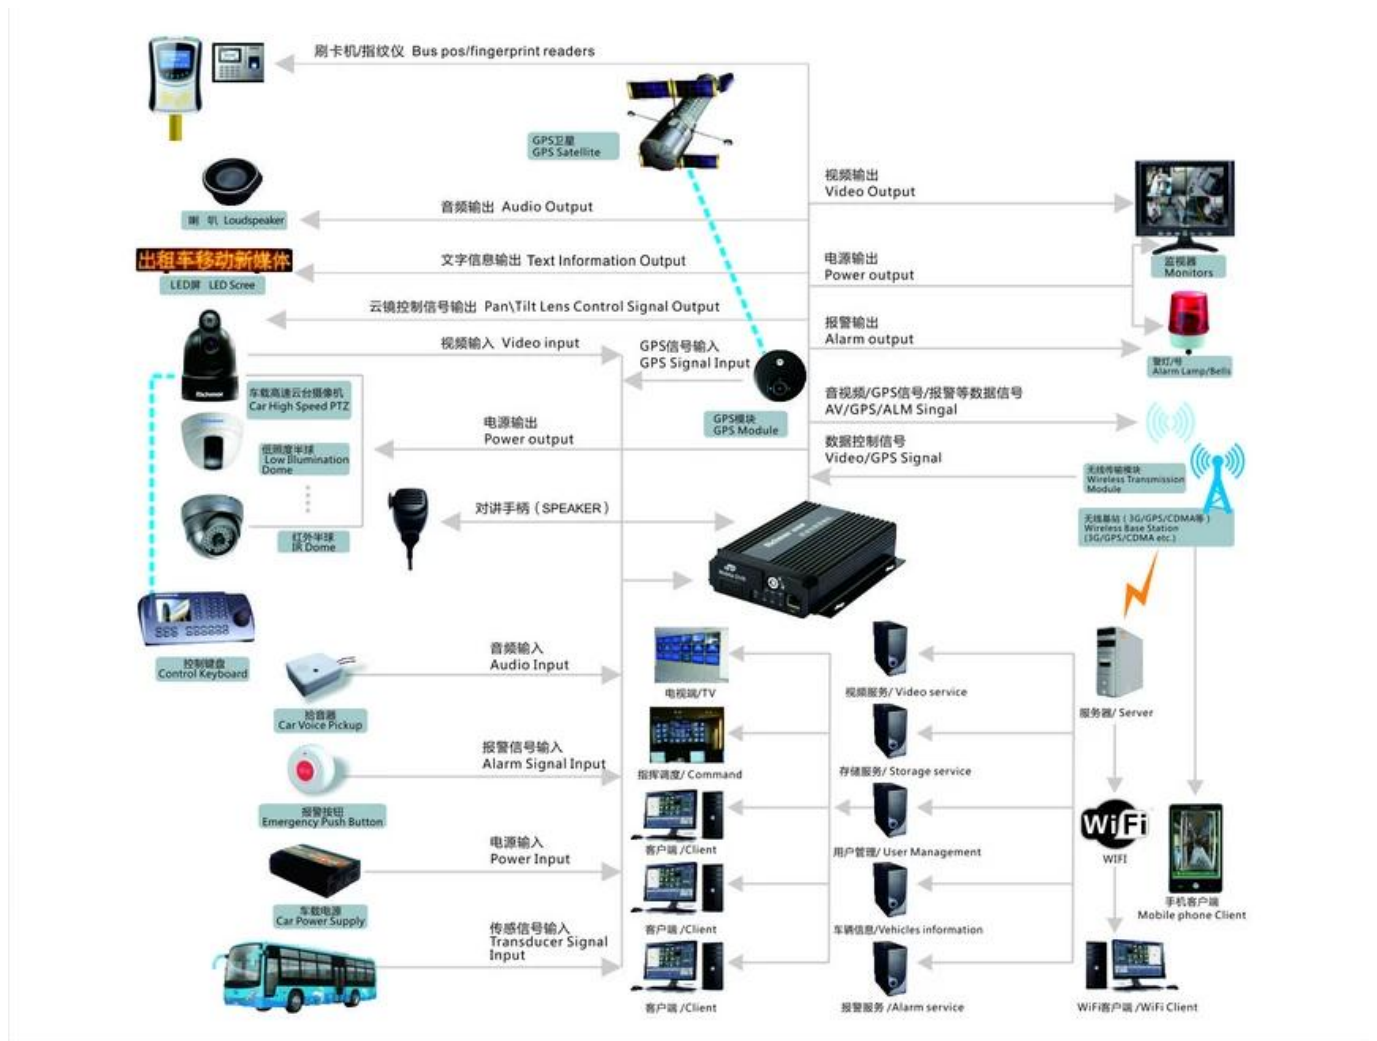

Uygulama

Mobil DVR diğer ilgili türleri