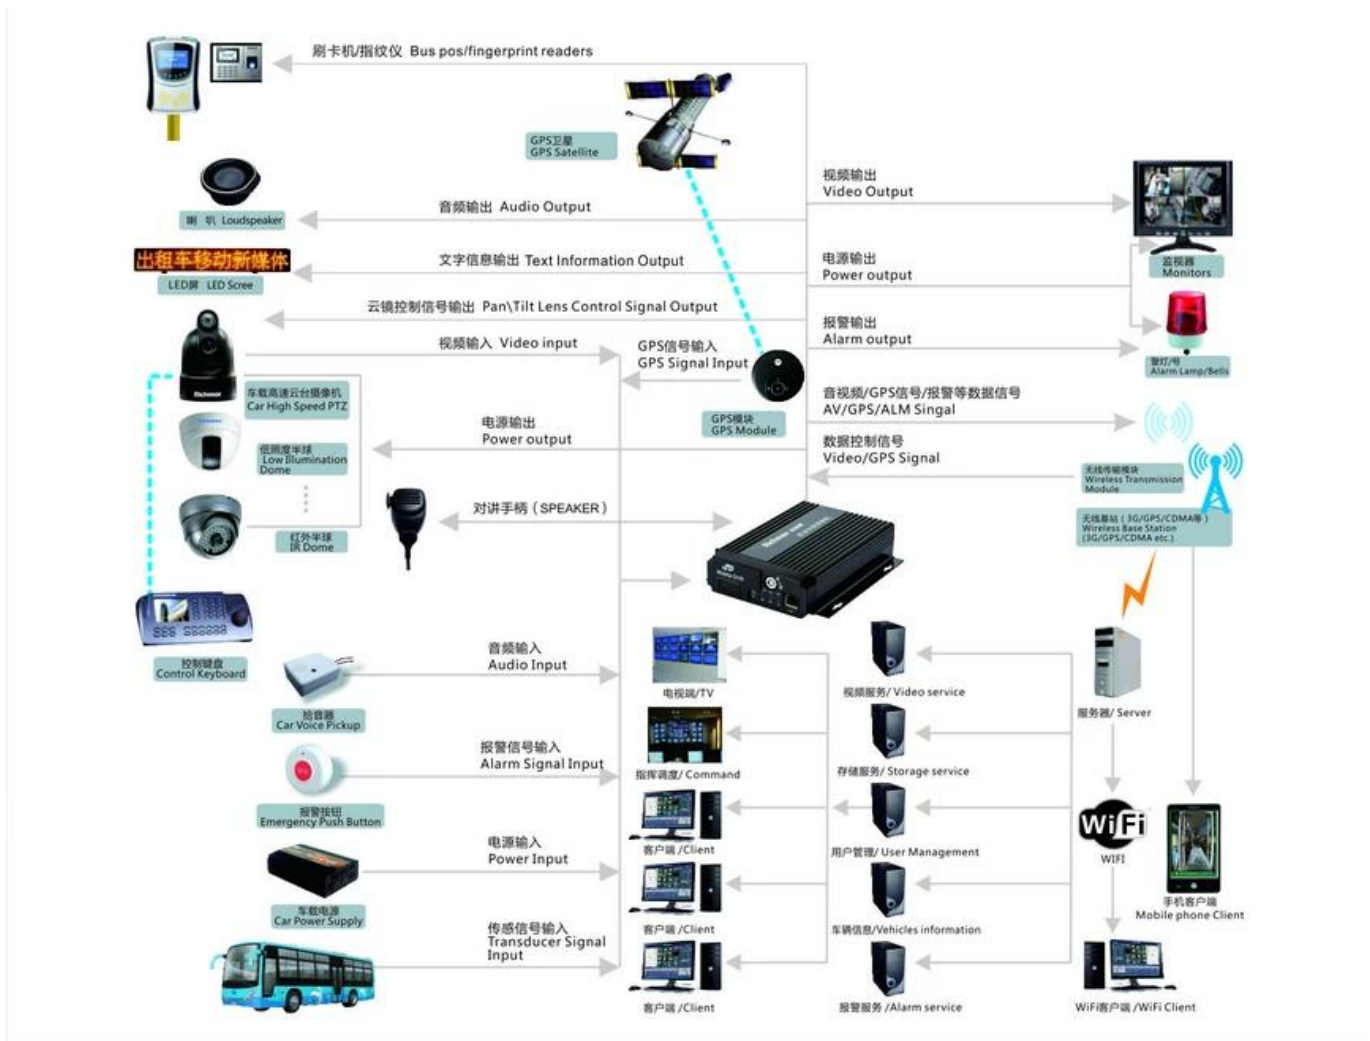

Uygulama

Mobil DVR diğer ilgili türleri