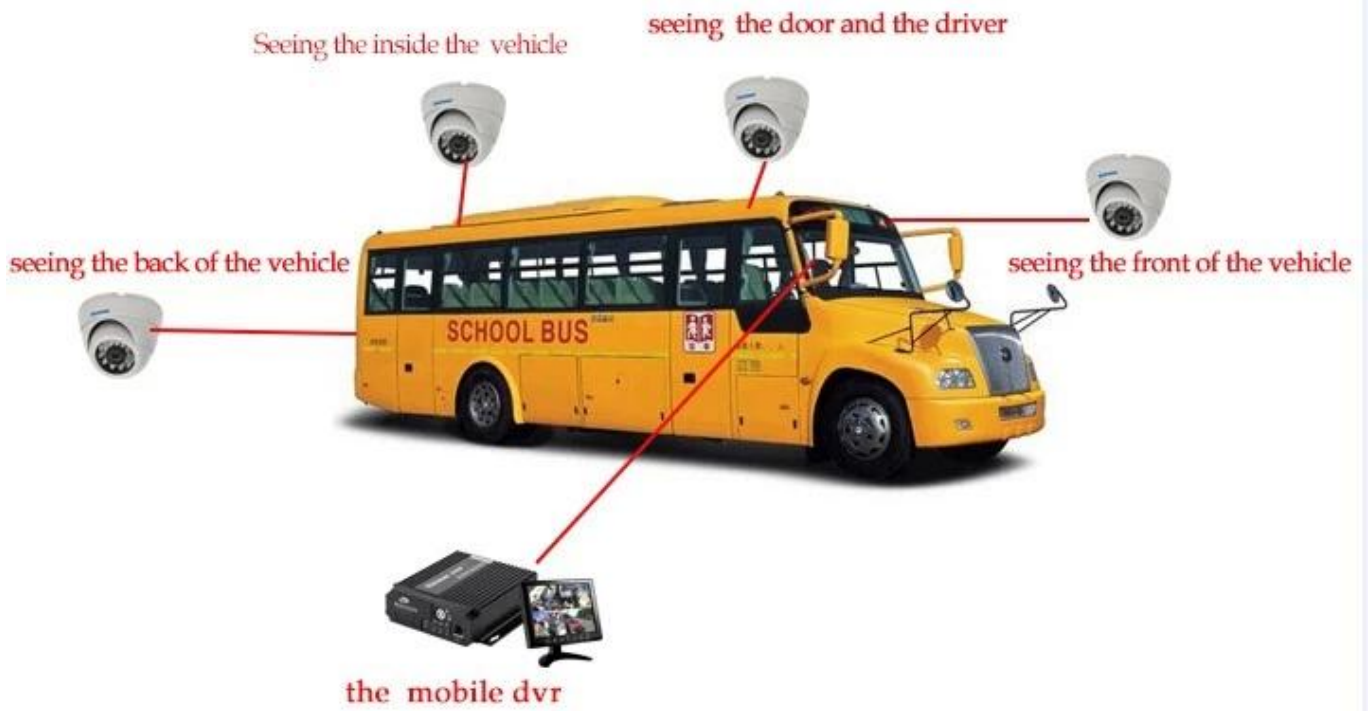

The Professional Mobile DVR Solution For Truck