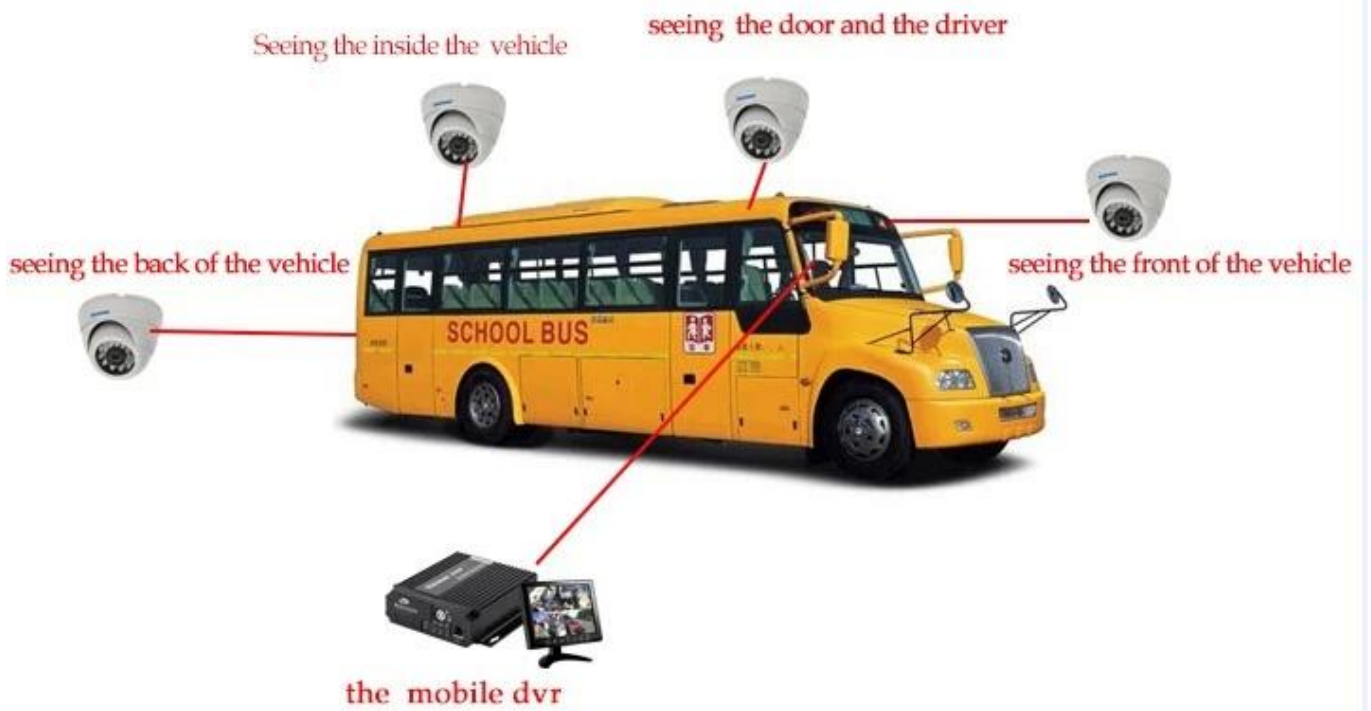

Romote izleme gözetleme 3G 4g Mobil DVR okul otobüsü çözümü