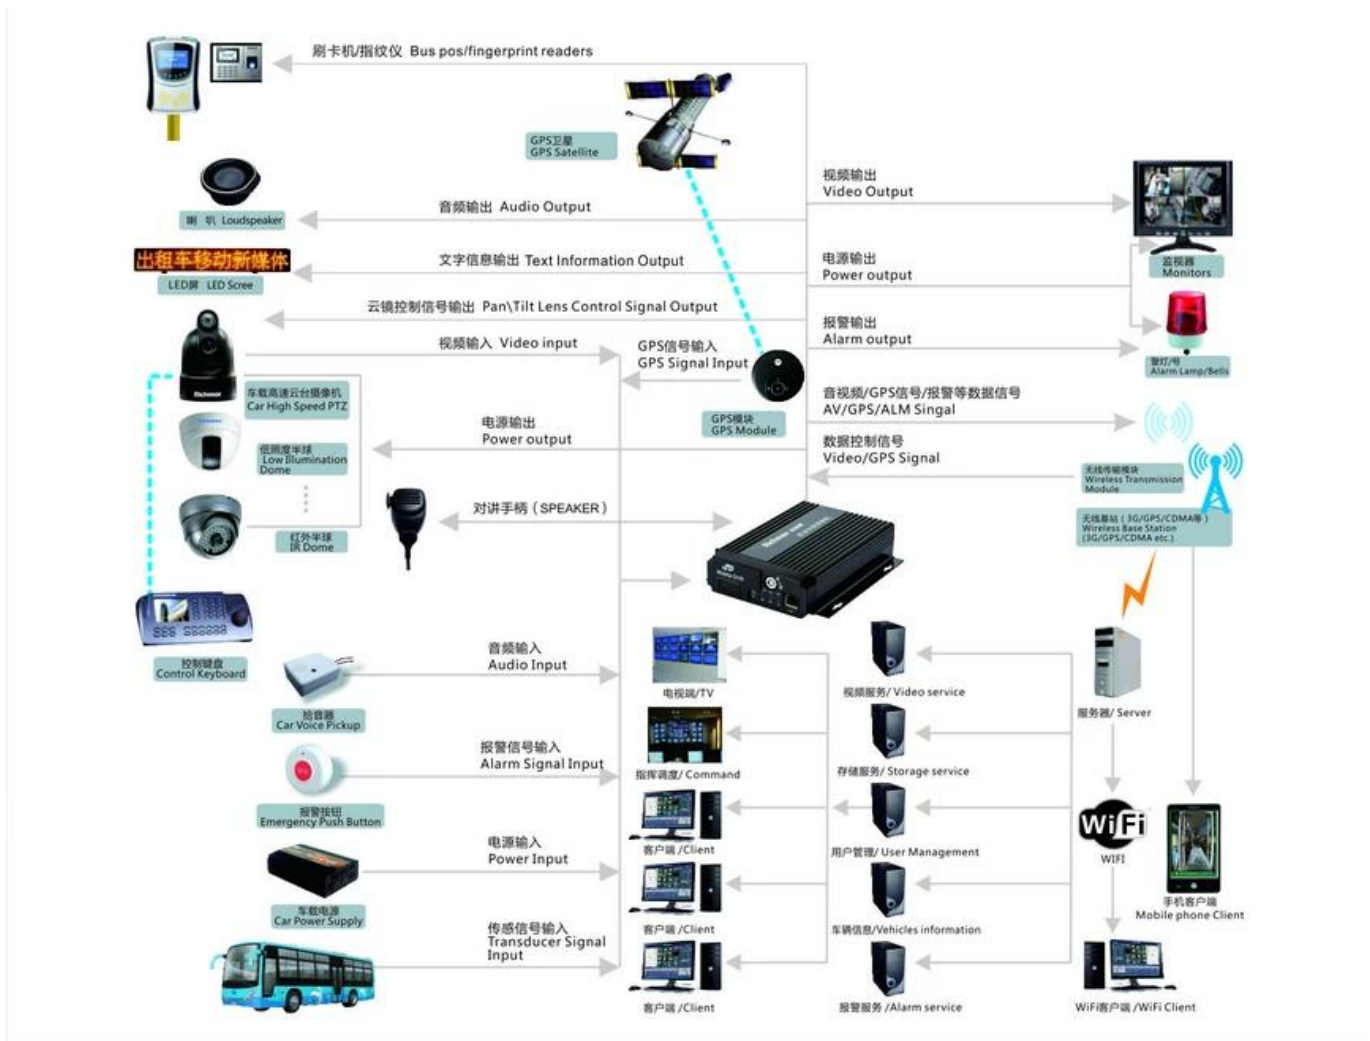

Uygulama

Mobil DVR ilgili diğer tür