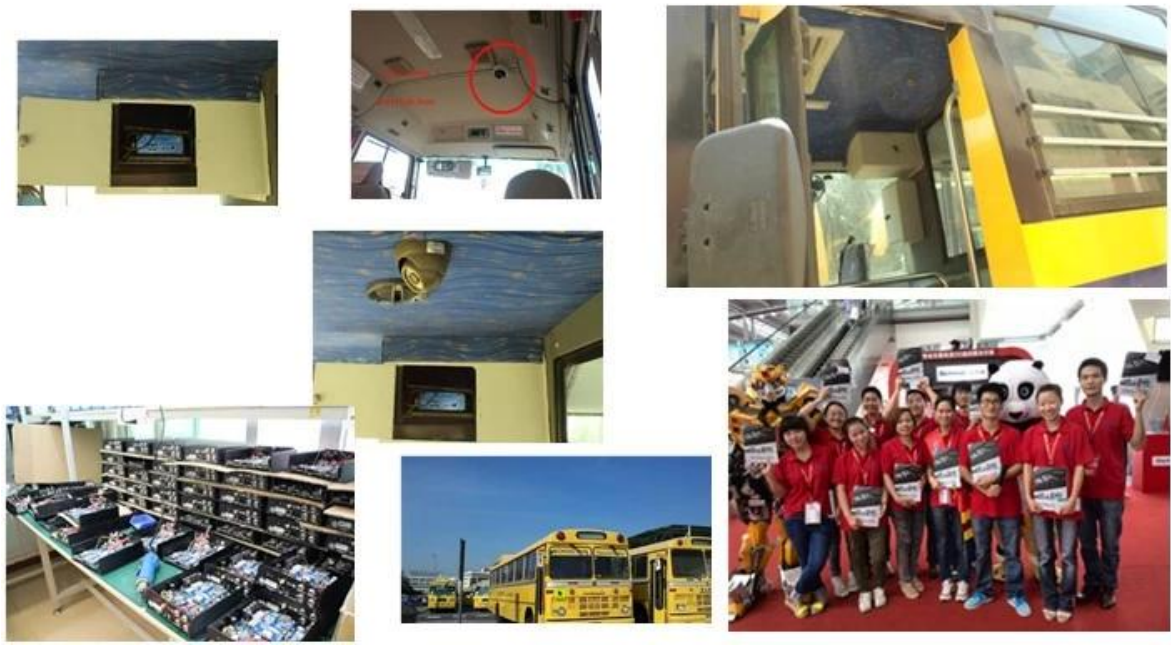

Sertifikasyon: