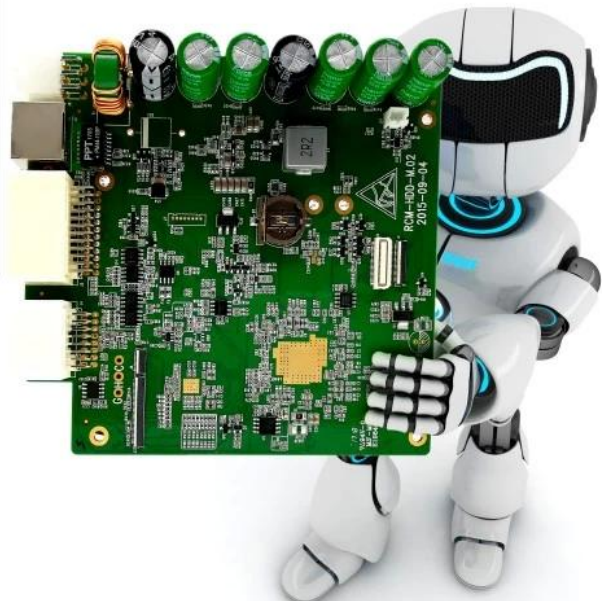

FUNCTION DISPLAY

Mobile Monitoring Management Platform

RMVS is a system of centralized management and monitoring of all kinds of vehicles based on wireless network. Perform real-time monitoring, GPS/BD positioning, video storage, vehicle scheduling, alarm and alarm, etc.

Industrial Hisilicon 3520D image processor chip

Choose the electronic material of industrial grade specification, ensure the life of the component and the stability of the whole machine.

Adopt low heat resistance aluminum profile to make equipment shell, strong and durable, protect heat dissipation.

The hard disk is shockproof

Industrial rubber bracket to prevent the collision of hard disk in the process of driving, to protect the data security of hard disk.

Exclusive damping technology to build military grade quality.