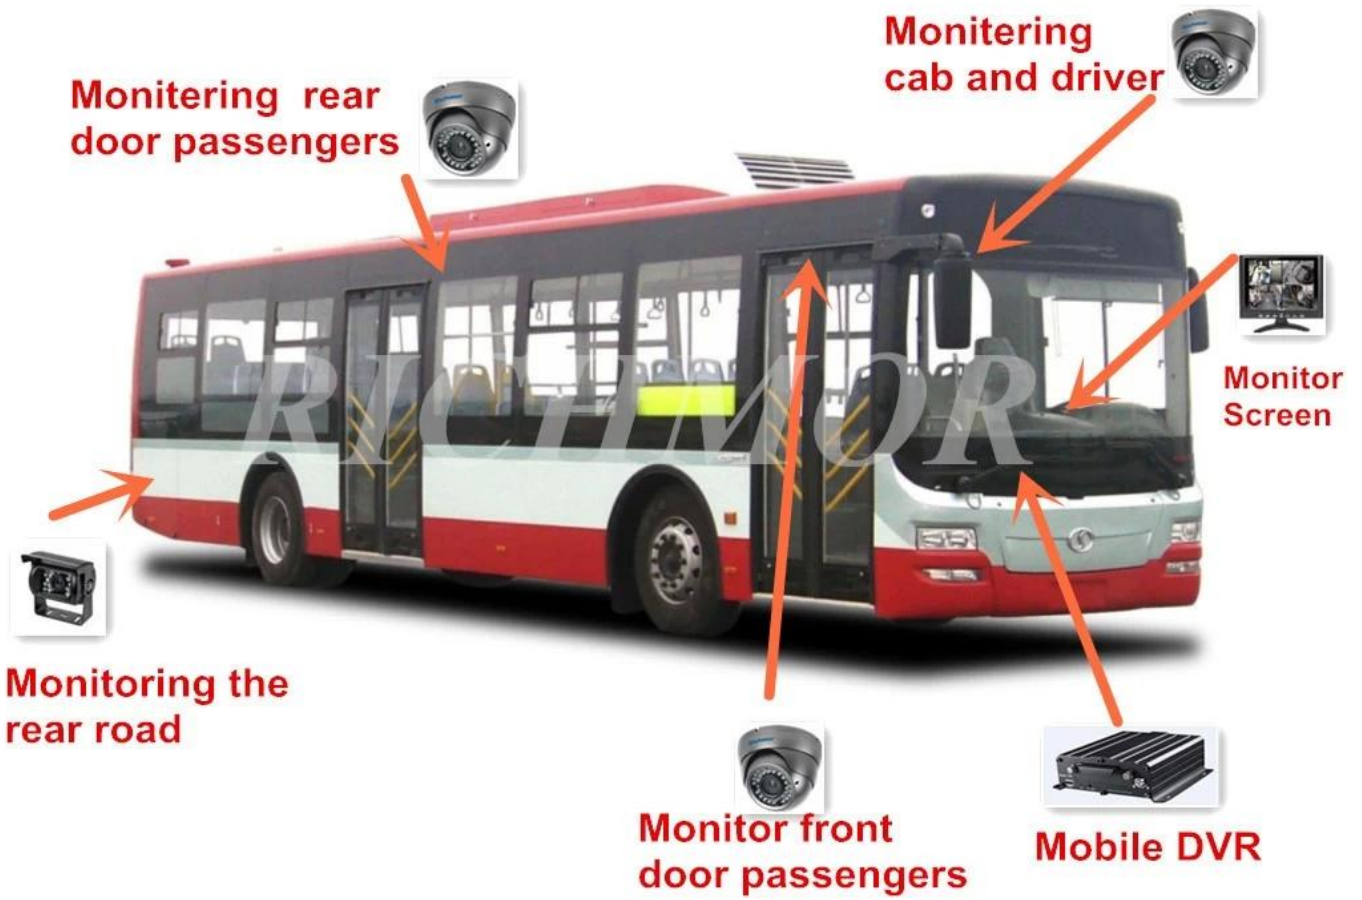

Professional Mobile DVR Solution for Bus