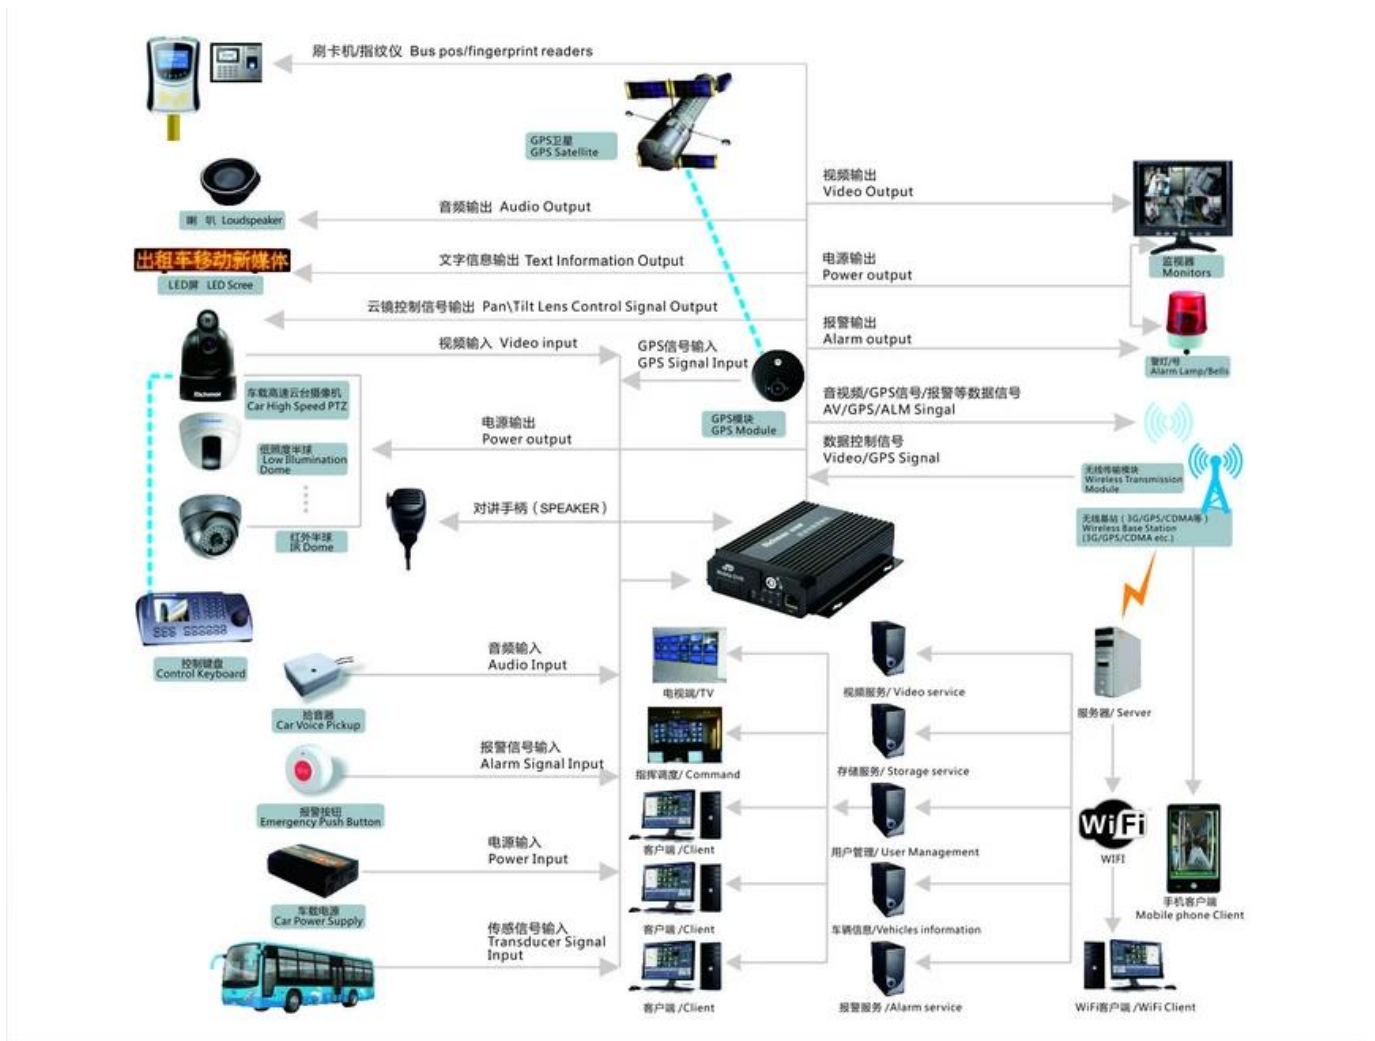

Diğer ilgili mobil DVR türleri

Müşterilerimizle İyİ İlişki