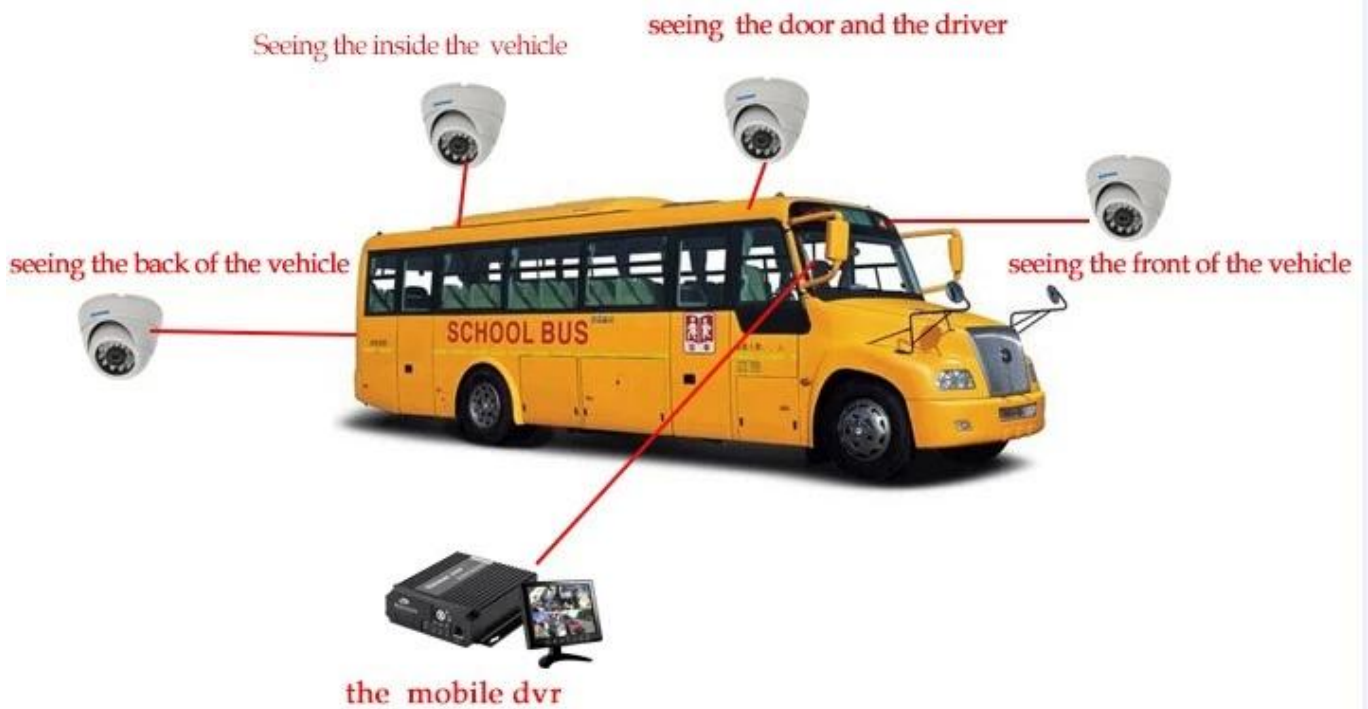

Romote izleme gözetleme 3G 4g Mobil DVR okul otobüsü çözümü