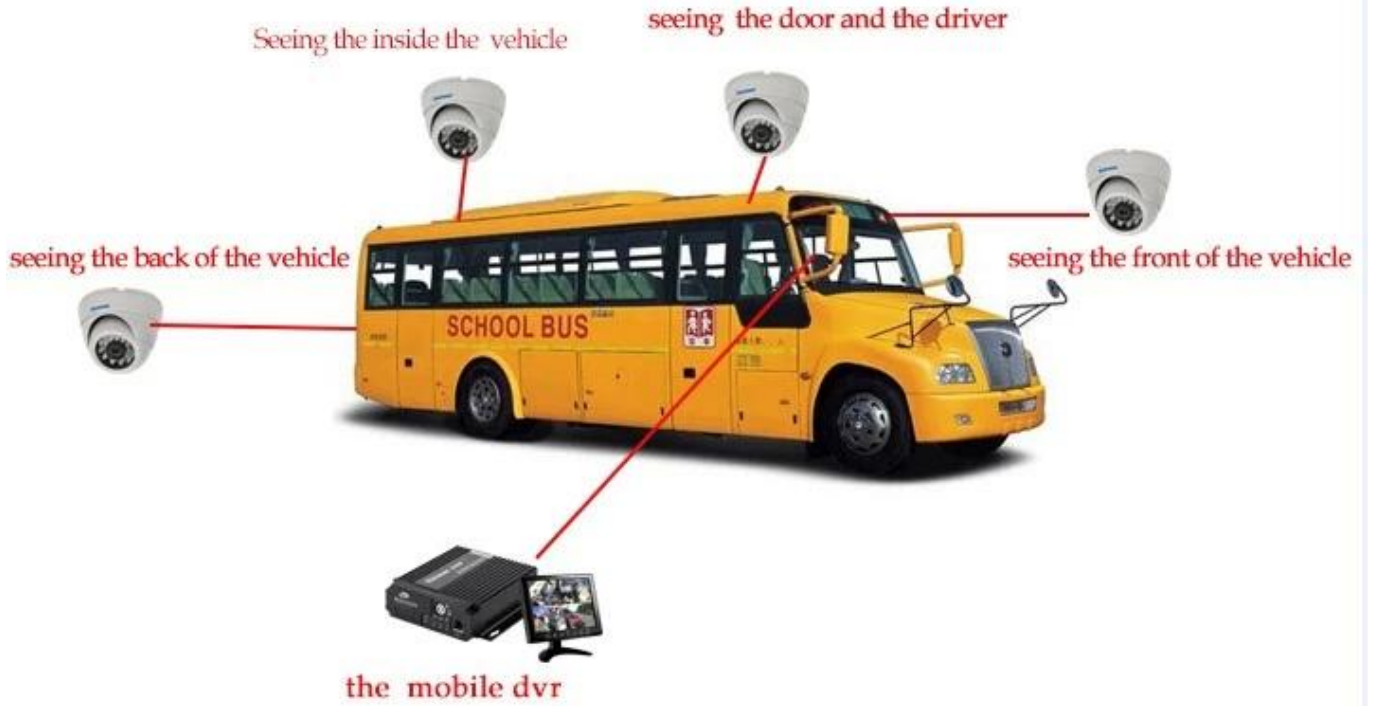

Romote görüntüleniyor Gözetim 3G 4G Mobil DVR Okul otobüsü çözümü