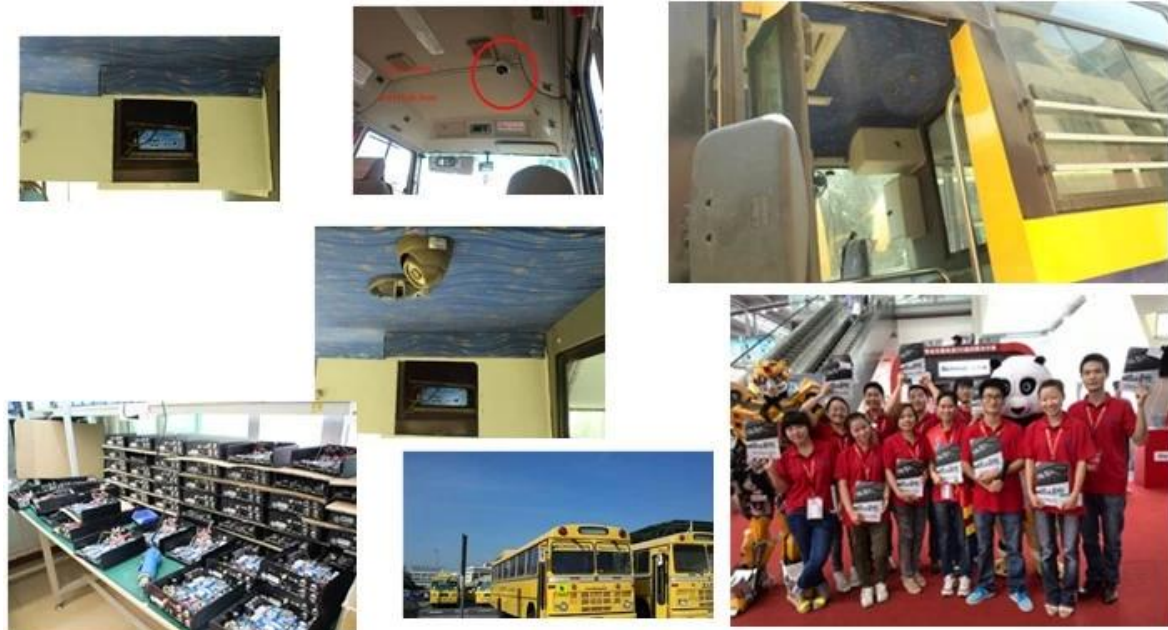

sertifikasyon: