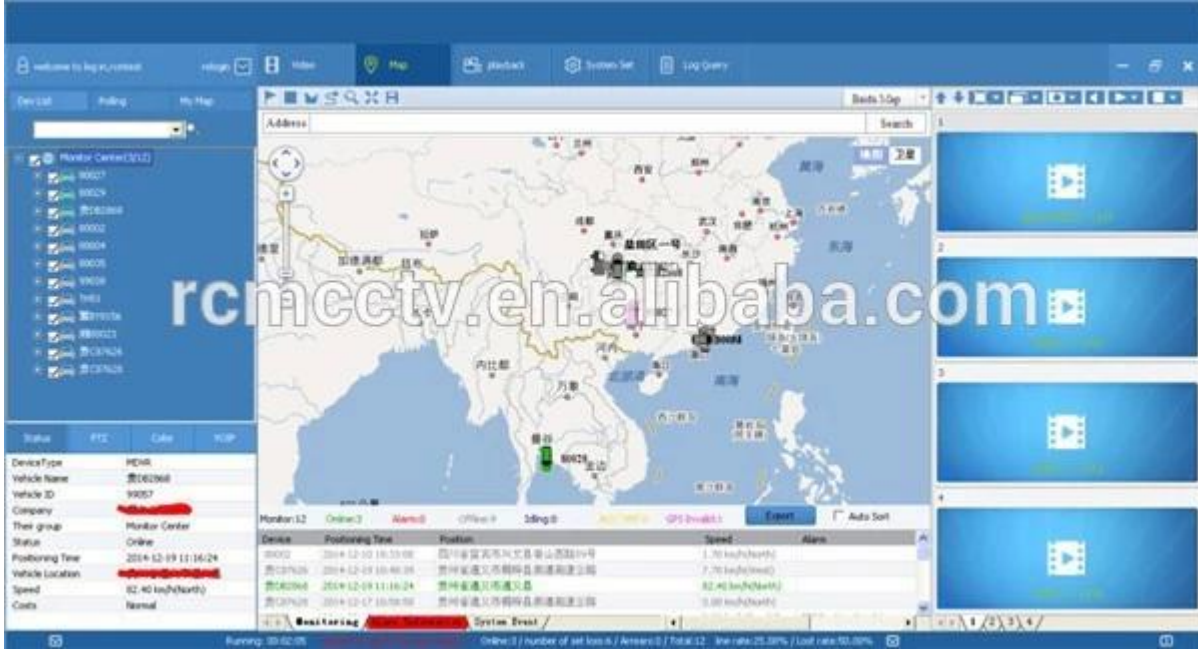

yerli yazılım arabirimi Richmor gerçek davası