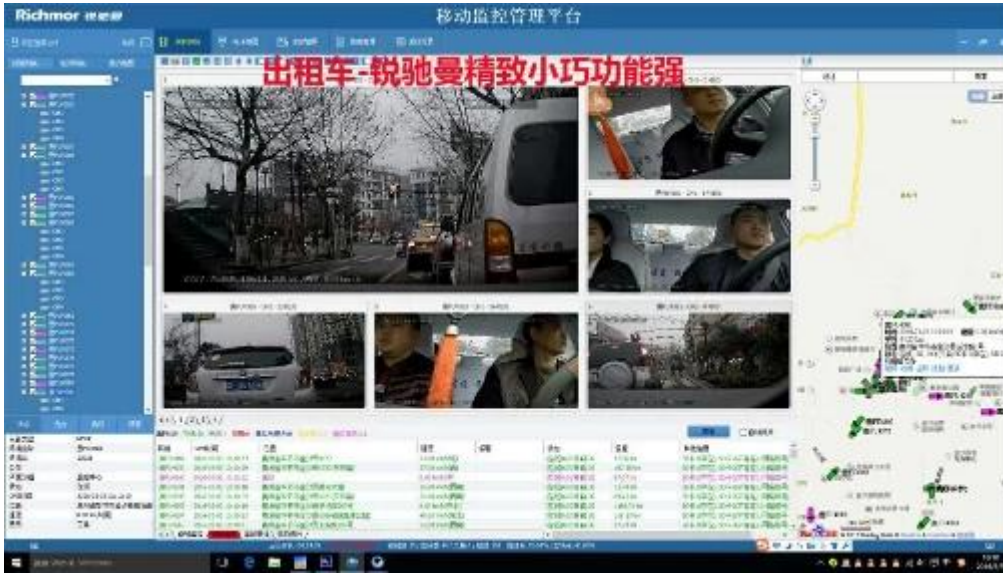

Richmor gerçek davası

Uygulama

Binek otomobil, otobüs, taksi, okul otobüsü, kamyon, tehlikeli araç, kişisel araba ve gemi vb. Alış