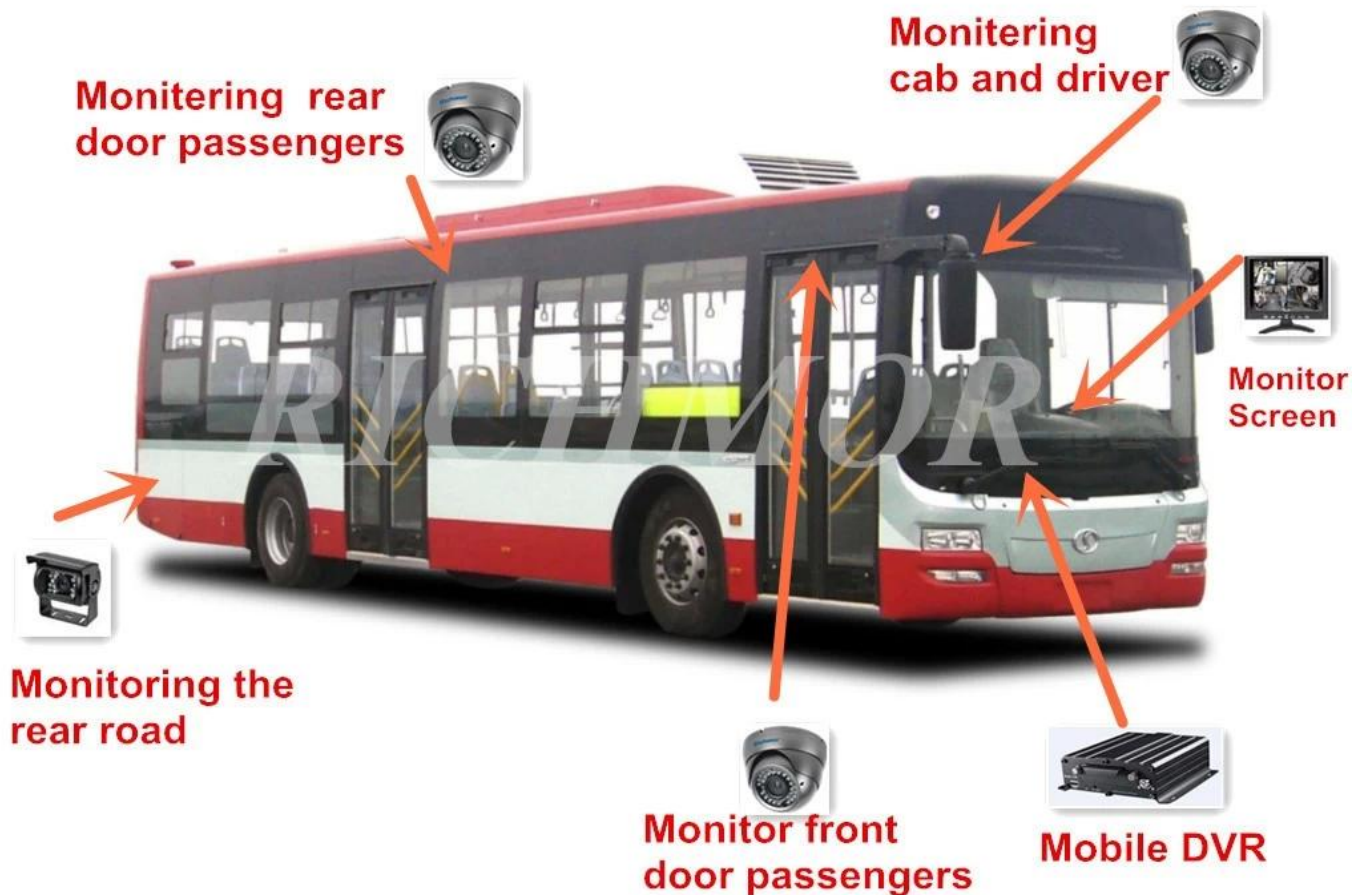

Richmor GUI izleme

The main menu includes: Search, System setup, Rec setup, Network setup, Alarm setup, Peripheral setup, System Tools, System Information, as below:

Online yazılım arayüzü

The screenshot displays a web-based interface for a mobile monitoring and management platform. The title bar reads "Mobile monitoring and management platform". The interface includes a navigation menu on the left with options like "Dev List", "Folling", and "My Map". The main area is divided into several sections:

- Video Feeds:** Four video windows showing different camera views from a vehicle. The top-left window shows the interior of the vehicle, the top-right shows the exterior, the bottom-left shows a person inside, and the bottom-right shows a dark view, possibly a night or low-light camera.
- Map:** A map on the right side showing the vehicle's location. A pop-up window for vehicle "桂KY7586" provides details: Time: 2015-07-23 11:53:57, Mileage: 8.92 km, Speed: 0.00 km/h (Northeast), Position: 广西壮族自治区玉林市博白县, Status: (Online)ACC ON, 3D Card: Exist, Network: 3G.
- Vehicle Information Table:** A table listing vehicle details and status.

Romo görüntü izleme Çözüm 3 G 4 g mobil DVR okul otobüsü

The Professional Mobile DVR Solution For Truck

Professional Mobile DVR Solution for Bus

Uygulama

Yaygın olarak kullanılan arabalar ve otobüs, taksi, okul otobüs, kamyon, tehlikeli araç, binek otomobilleri ve tekneler, vb.