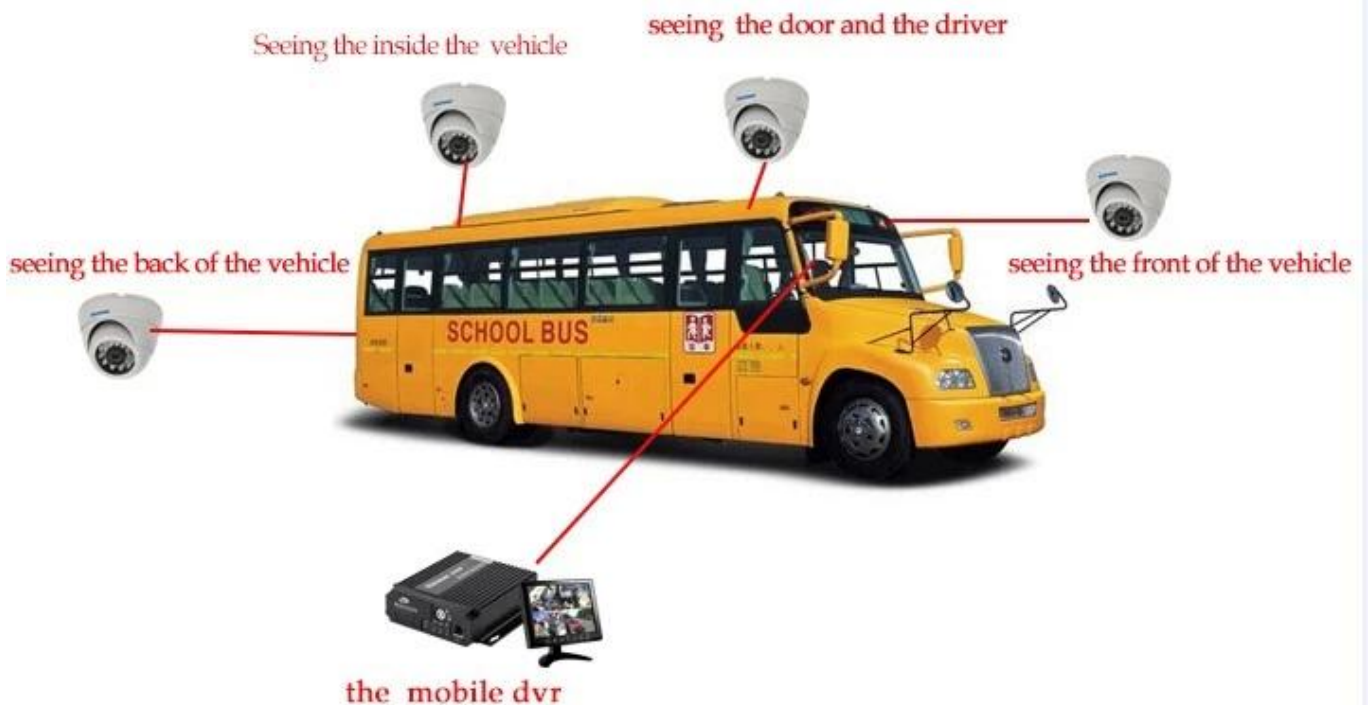

Online yazılım arayüzü

The screenshot displays a web-based interface for a mobile monitoring and management platform. The title bar reads "Mobile monitoring and management platform". The interface includes a navigation menu on the left with options like "Dev List", "Folling", and "My Map". The main area is divided into several sections:

- **Video Feeds:** Four video windows showing different camera views from a vehicle. The top-left window shows the interior of the vehicle, the top-right shows the exterior, the bottom-left shows a person inside, and the bottom-right shows a dark view, possibly a night or low-light camera.
- **Map:** A map on the right side showing the vehicle's location. A pop-up window for vehicle "桂KY7586" provides details: Time: 2015-07-23 11:53:57, Mileage: 8.92 km, Speed: 0.00 km/h (Northeast), Position: 广西壮族自治区玉林市博白县, Status: (Online)ACC ON, 3D Card: Exist, Network: 3G.
- **Vehicle Information Table:** A table listing vehicle details and status.

Device	Positioning Time	Position	Speed	Alarm	Sta
桂KY7569	2015-07-23 11:53:47	广西壮族自治区玉林市博白县兴隆中路10号	0.00 km/h (West)		(On)
桂KY7586	2015-07-23 11:53:57	广西壮族自治区玉林市博白县S216	0.00 km/h (Northeast)		(On)

At the bottom, there is a status bar with "Running: 00:02:05" and "Online: 6 / Number of set loss: 4 / Arrears: 0 / Total: 12 / Live Rate: 50.00% / Lost Rate: 33.33%".

Romo görüntü izleme Çözüm 3 G 4 g mobil DVR okul otobüsü