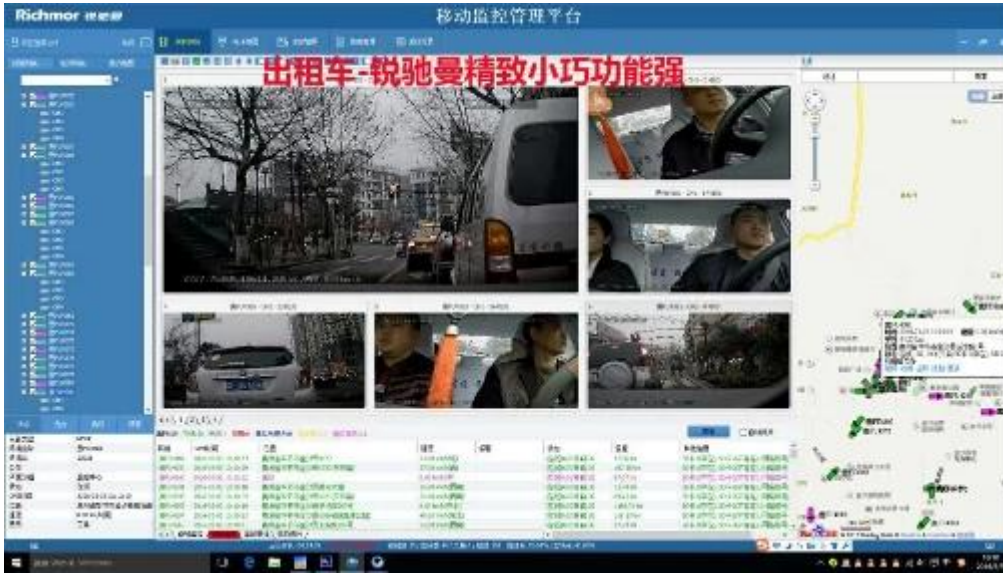

Richmor gerçek olgu

Uygulama

Yaygın yolcu araba, otobüs, taksi, okul otobüsü, kamyon, tehlikeli araç, kişisel araç ve gemi vb kullanılır.