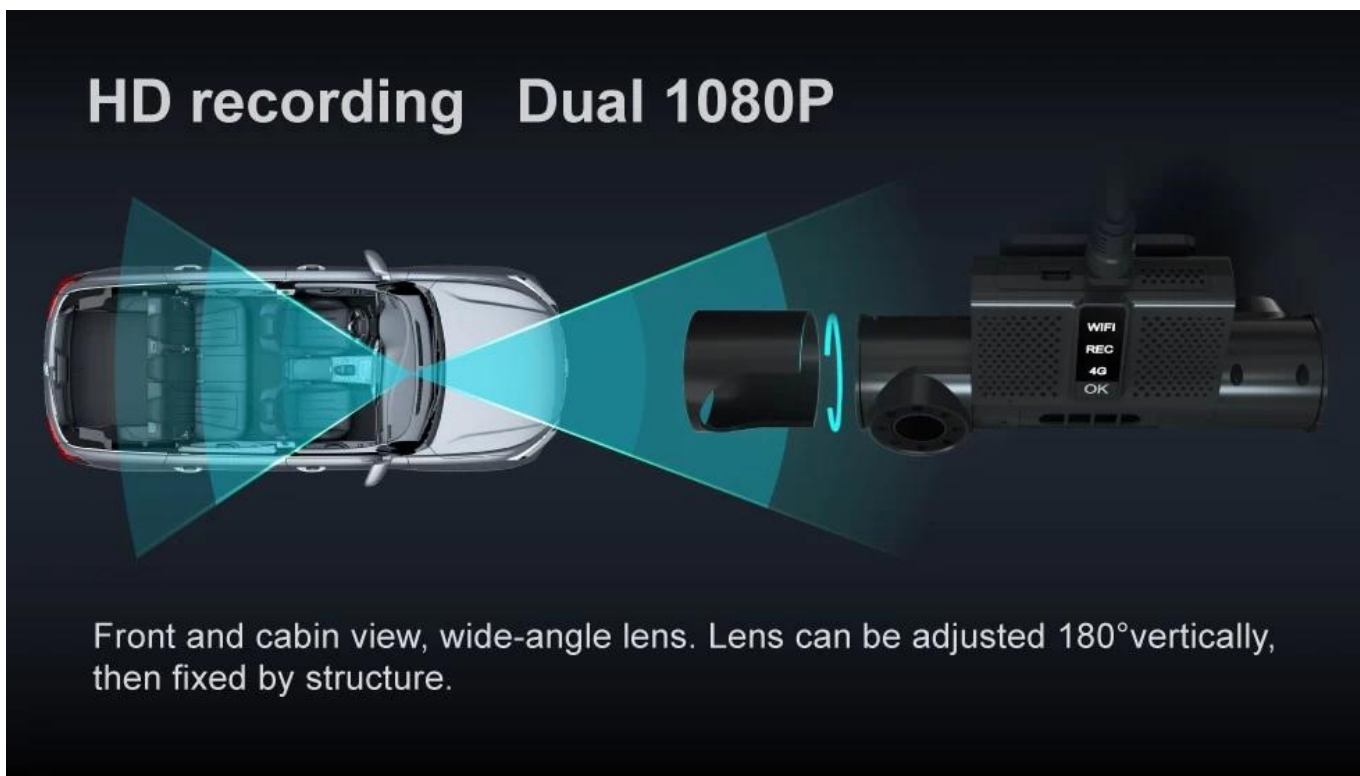

4G Double Len Dashcam

Model No.: BK6MZ

Breif Introduction

This mini dashcam is as big as a a hand, integrated with 2 cameras, microphone and speaker. It supports 4G for live video and GPS for location tracking. 1080P high resolution video image, 25 6GB as storage. Will your good tool for fleet managemnt!

Ride-hailing/Taxi Fleet management
Mini HD dual-len dashcam

Richmor 锐驰摩

WIFI
REC
4G
OK

2CH 1080P 4G BD/GPS IO alarm Intercom WiFi AP G-Sensor

The image shows a black Richmor BK6MZ dashcam with a dual-lens design. The front lens is on the left, and the rear lens is on the right. The device has a small LCD screen on the top right displaying 'WIFI', 'REC', '4G', and 'OK'. Below the screen are two speaker grilles. The brand name 'Richmor 锐驰摩' is printed on the front. Below the main image is a row of seven icons representing features: a camera icon for '2CH 1080P', a 4G tower icon for '4G', a satellite icon for 'BD/GPS', a bell icon for 'IO alarm', a speech bubble icon for 'Intercom', a Wi-Fi symbol for 'WiFi AP', and a car crash icon for 'G-Sensor'.