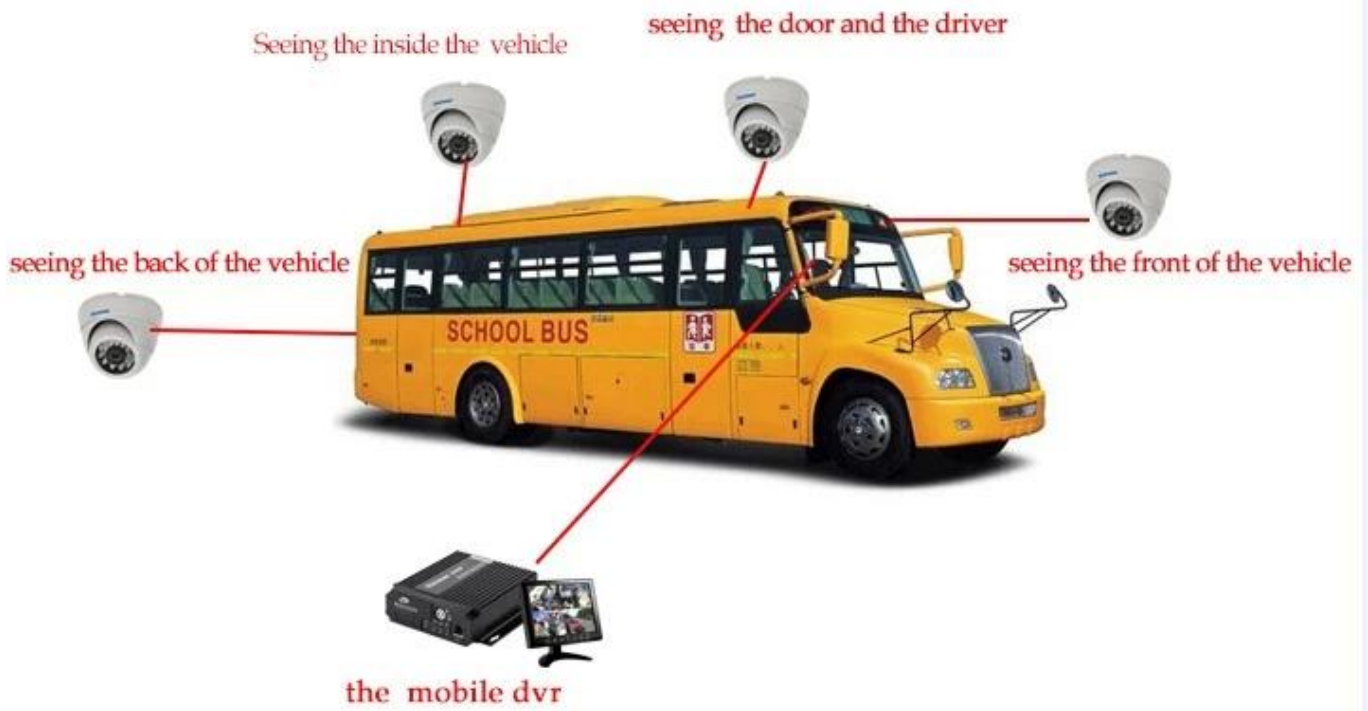

The Professional Mobile DVR Solution For Truck