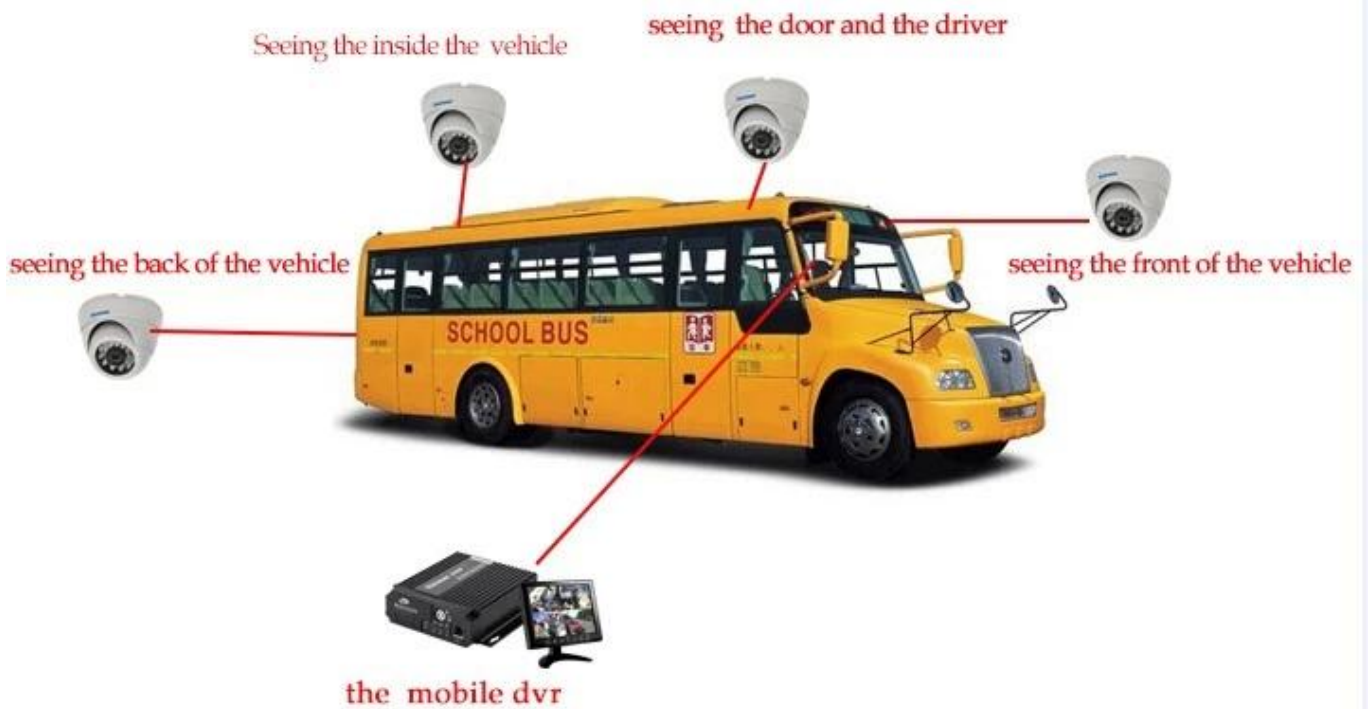

Richmor denetim GUI

The main menu includes: Search, System setup, Rec setup, Network setup, Alarm setup, Peripheral setup, System Tools, System Information, as below:

Online yazılım arayüzü

Romo görüntü gözetim 3 G 4G mobil DVR okul otobüs çözüm