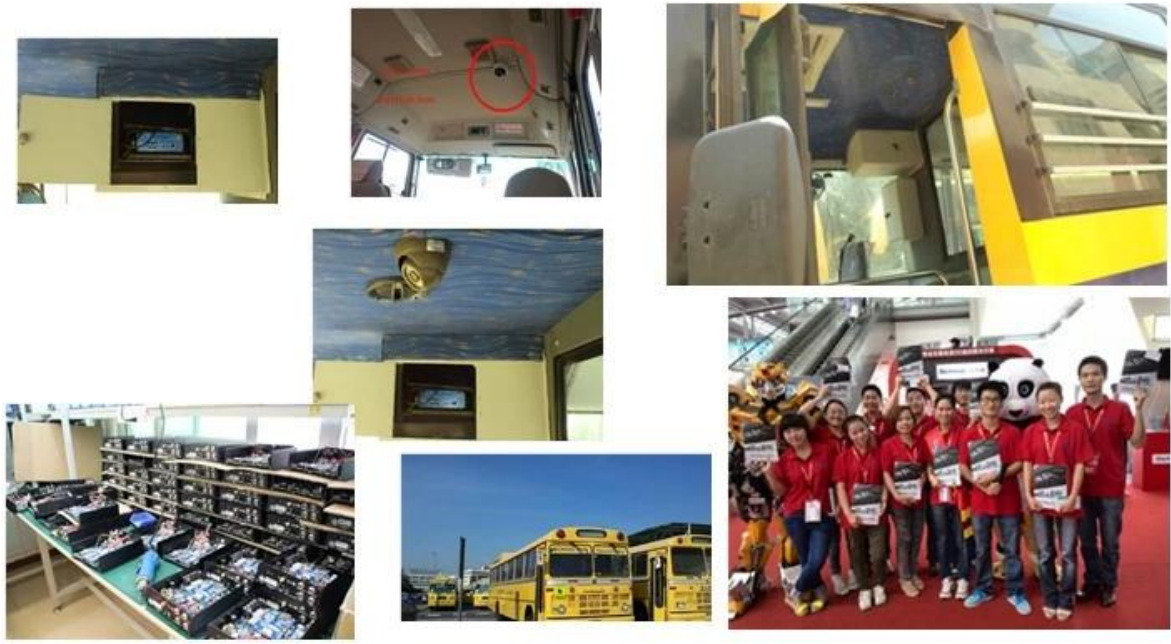

sertifikasyon: