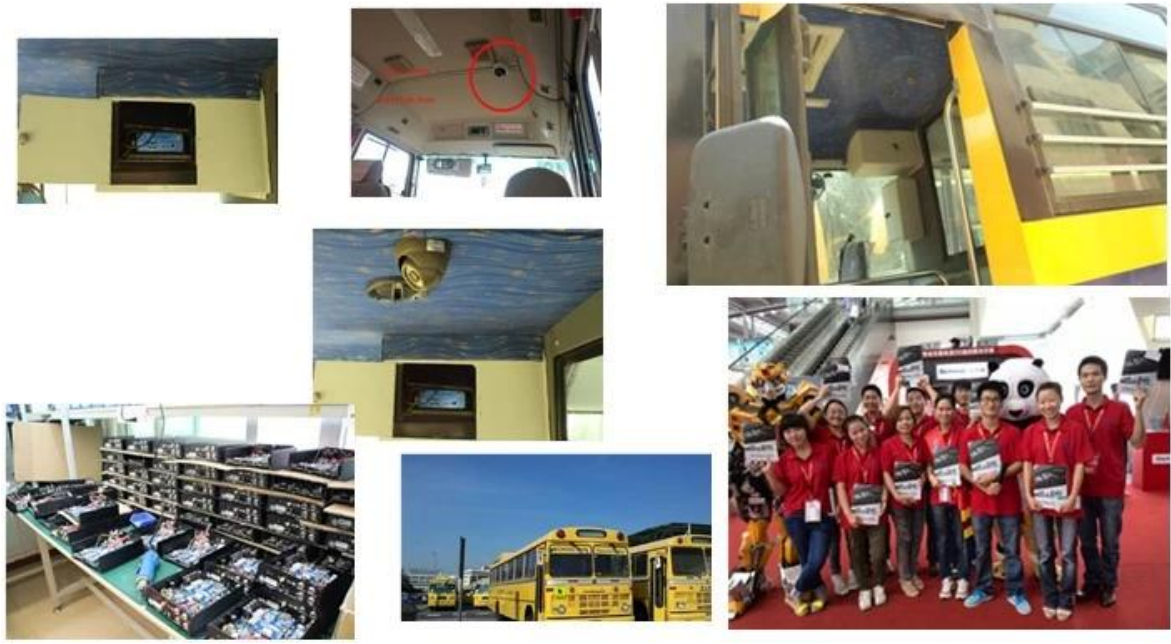

Sertifikasyon: