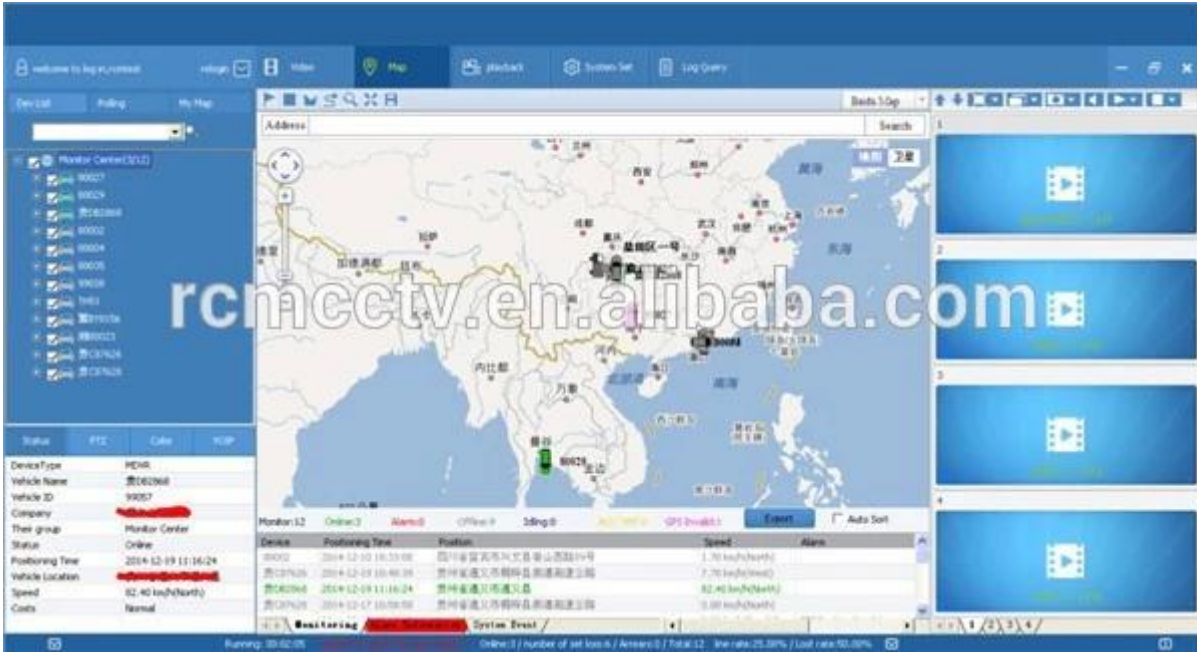

Richmor gerçek davası

Uygulama

Binek otomobil, otobüs, taksi, okul otobüsü, kamyon, tehlikeli araç, kişisel araba ve gemi vb. Alış