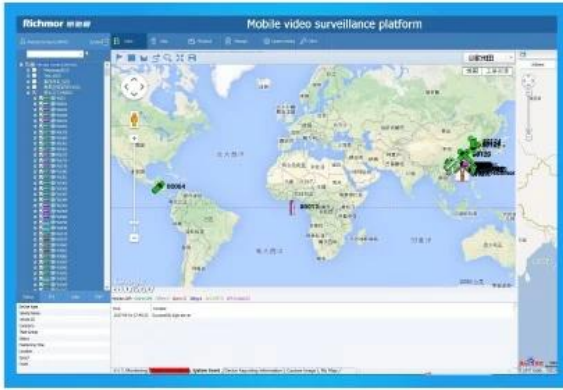

Ayrıntı resimleri

2MP 1080P AHD HDD + SD Kart Mobil DVR MDRS5

Richmor

FOCUS ON MDVR SYSTEM BUILDING GLOBAL BRANDS

Front Panel

Back Panel

Installation

Installatic