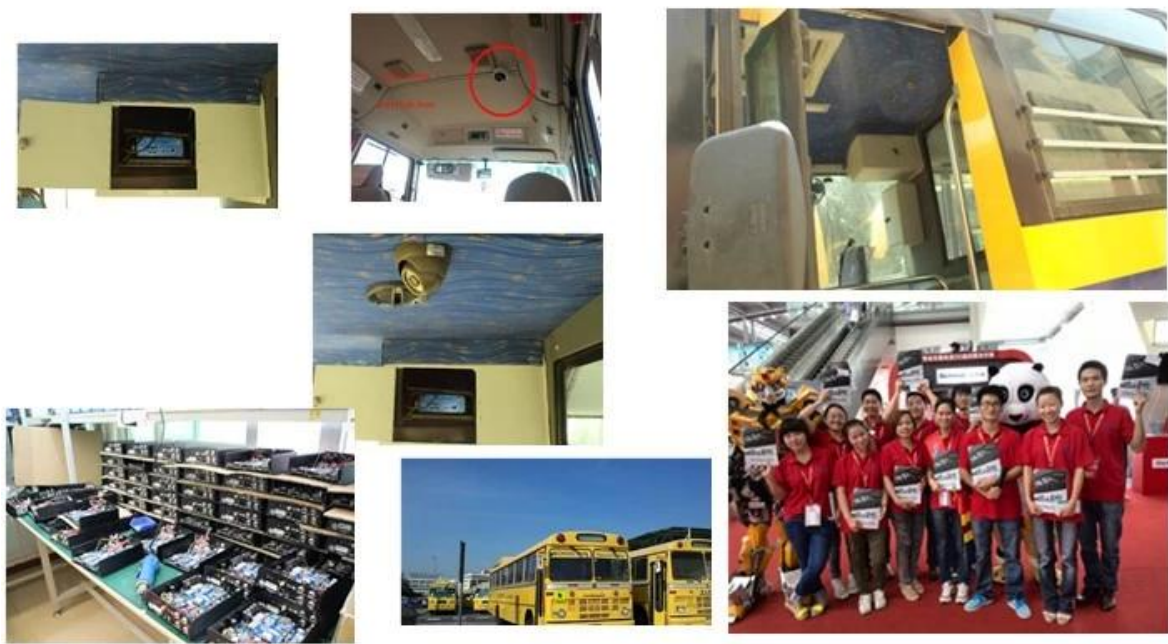

Sertifikasyon: