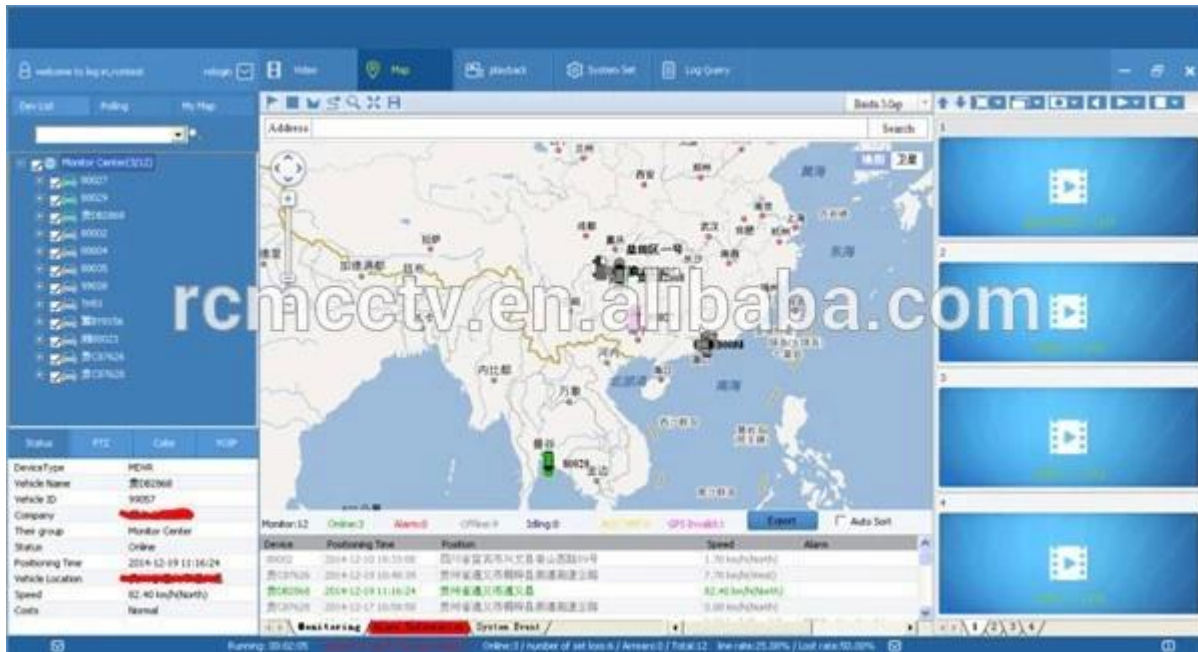

Плапрограммный интерфейс user