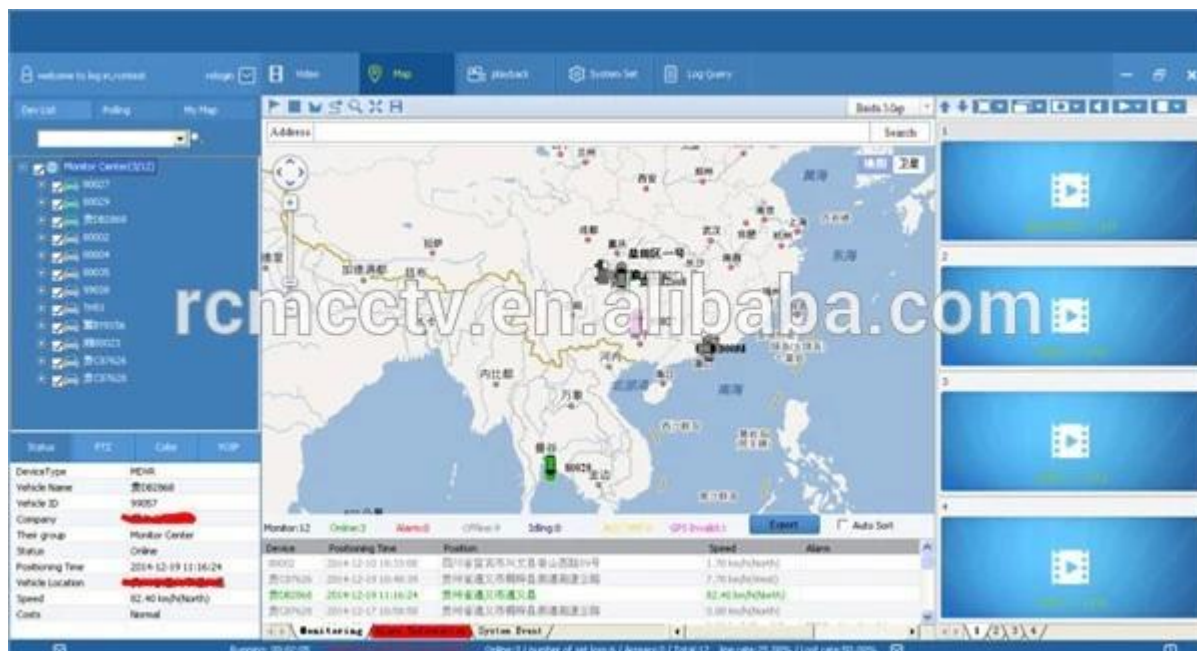

Vehicle Management System Welcome! 管理员 | Manager | Exit

Report Device User

Mileage Summary

Begin Time: 2016-01-08 00:00:00 To: 2016-01-08 16:27:09

Device: All Devices

Index	Vehicle	Total Mileage(KM)	Begin Time	Start Mileage(KM)	Start Position	End Time	End Mileage(KM)
1	鄂D3114	174.88	2016-01-08 08:00:30	22.95	22.52429, 114.00844	2016-01-08 16:25:41	157.83
2	鄂D3130	202.07	2016-01-08 07:30:17	18.1	22.88428, 112.88282	2016-01-08 16:25:28	173.57
3	24012	277.42	2016-01-08 07:08:55	23.41	23.38958, 116.67327	2016-01-08 14:57:24	300.83
4	鄂A78268	97.4	2016-01-08 00:00:25	298.97	41.57249, 118.78824	2016-01-08 08:42:38	41.09
5	24023	0	2016-01-08 00:00:07	18.28	37.15875, 120.73117	2016-01-08 16:19:07	18.28
6	鄂QF5387	416.36	2016-01-08 08:09:54	98.88	35.88143, 117.84378	2016-01-08 16:28:11	92.83
7	鄂D81712	120.98	2016-01-08 04:48:40	28.51	36.87847, 117.68194	2016-01-08 14:25:07	144.92
8	鄂D82250	45.81	2016-01-08 00:00:03	138.13	22.65428, 112.48828	2016-01-08 16:15:15	115.82
9	鄂D6153	48.64	2016-01-08 00:00:27	82	22.65418, 112.48785	2016-01-08 16:11:28	73.72
10	鄂D8268	111.72	2016-01-08 00:00:15	148.61	22.65421, 112.48845	2016-01-08 16:24:48	93.9
11	鄂D6010	52.02	2016-01-08 00:00:10	83.24	22.65428, 112.48778	2016-01-08 16:15:55	57.82
12	鄂A3083	895.08	2016-01-08 00:00:29	354.36	36.88843, 117.68378	2016-01-08 16:24:44	1089.74
13	24058	224.42	2016-01-08 07:00:58	44.57	37.94978, 116.84473	2016-01-08 16:17:34	60.4
14	28998	2.36	2016-01-08 13:11:08	17.6	28.73421, 121.28847	2016-01-08 13:57:27	19.81
15	00588	369.29	2016-01-08 00:00:54	51.84	33.73335, 115.88821	2016-01-08 16:00:58	420.33

Плапрограммный интерфейс user

Наблюдение за просмотром Ромето 3G 4G Mobile DVR Школьная шина

功能特点 Features

实时监控, GPS定位
Real-time monitoring,
GPS positioning

身份验证, 人数统计
Two-factor authentication

语音功能 Voice features