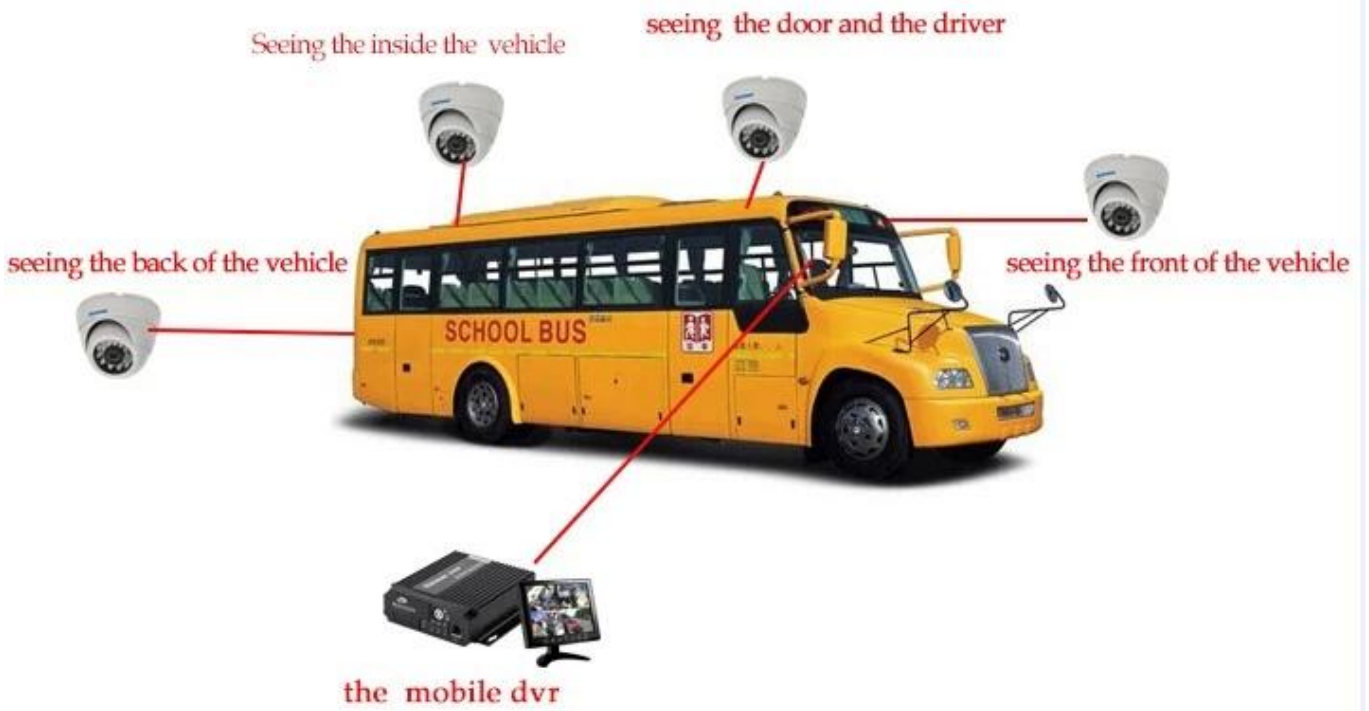

GUI графического интерфейса Richmor

The main menu includes: Search, System setup, Rec setup, Network setup, Alarm setup, Peripheral setup, System Tools, System Information, as below:

Рісмили Mobile DVR Mileage SE3ЮМЕ

Плапрограммный интерфейс user

Наблюдение за просмотром Ромето 3G 4G Mobile DVR Школьная шина

功能特点 Features

实时监控, GPS定位
Real-time monitoring,
GPS positioning

身份验证, 人数统计
Two-factor authentication

语音功能 Voice features