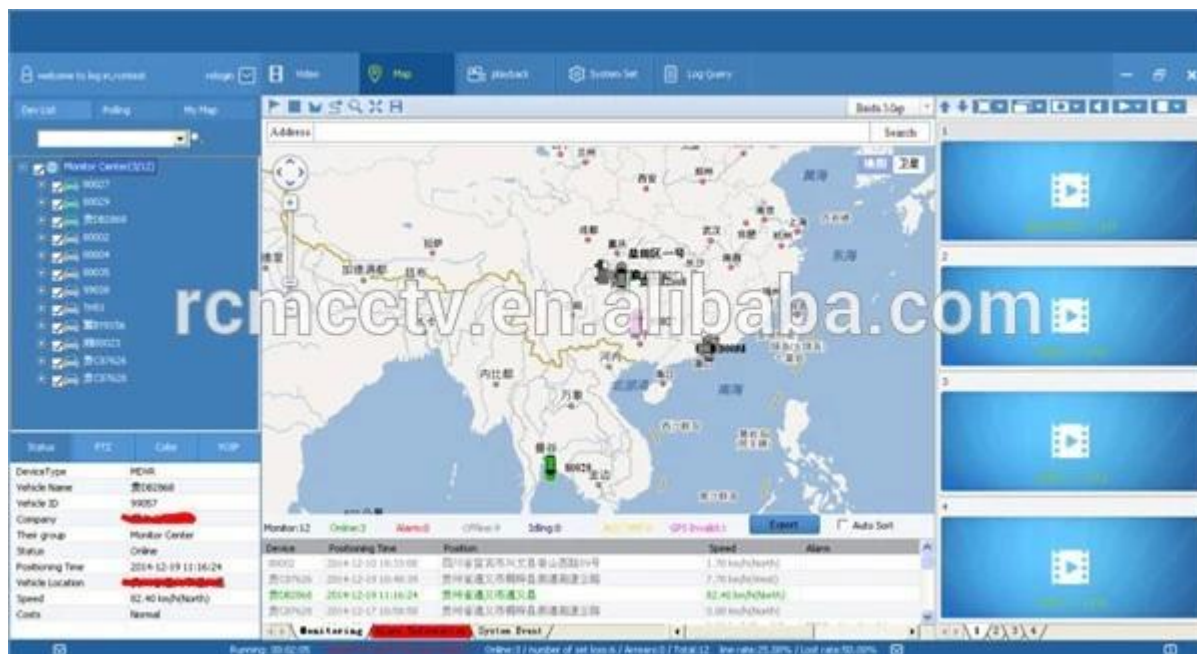

GUI графического интерфейса Richmor

The main menu includes: Search, System setup, Rec setup, Network setup, Alarm setup, Peripheral setup, System Tools, System Information, as below:

Рісмили Mobile DVR Mileage SE3ЮМЕ

Плапрограммный интерфейс user

Наблюдение за просмотром Ромето 3G 4G Mobile DVR Школьная шина

功能特点 Features

实时监控, GPS定位
Real-time monitoring,
GPS positioning

身份验证, 人数统计
Two-factor authentication

语音功能 Voice features