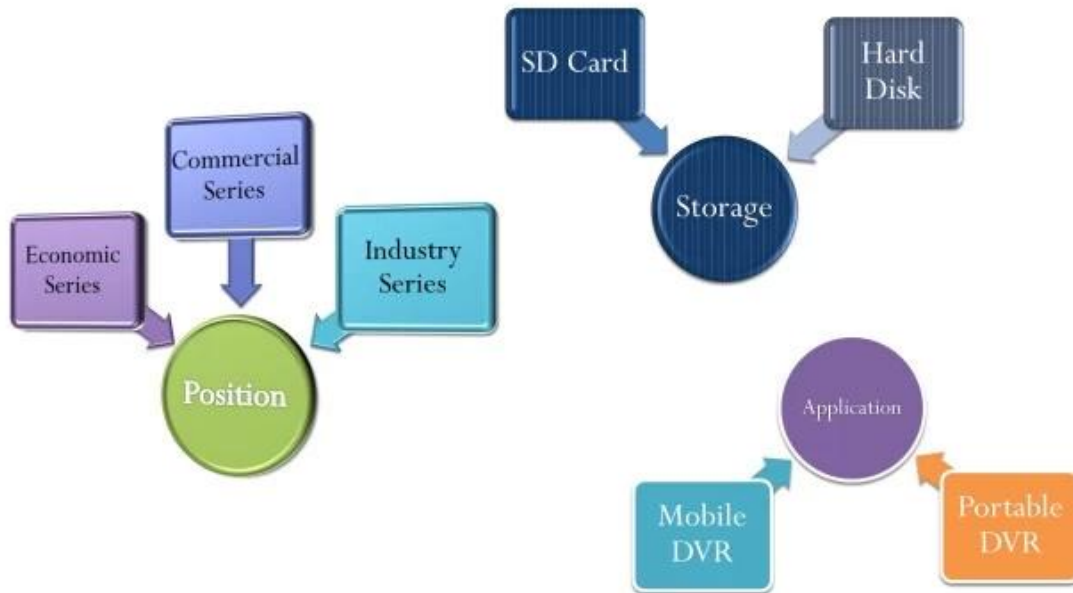

Product Introduction

Device Series