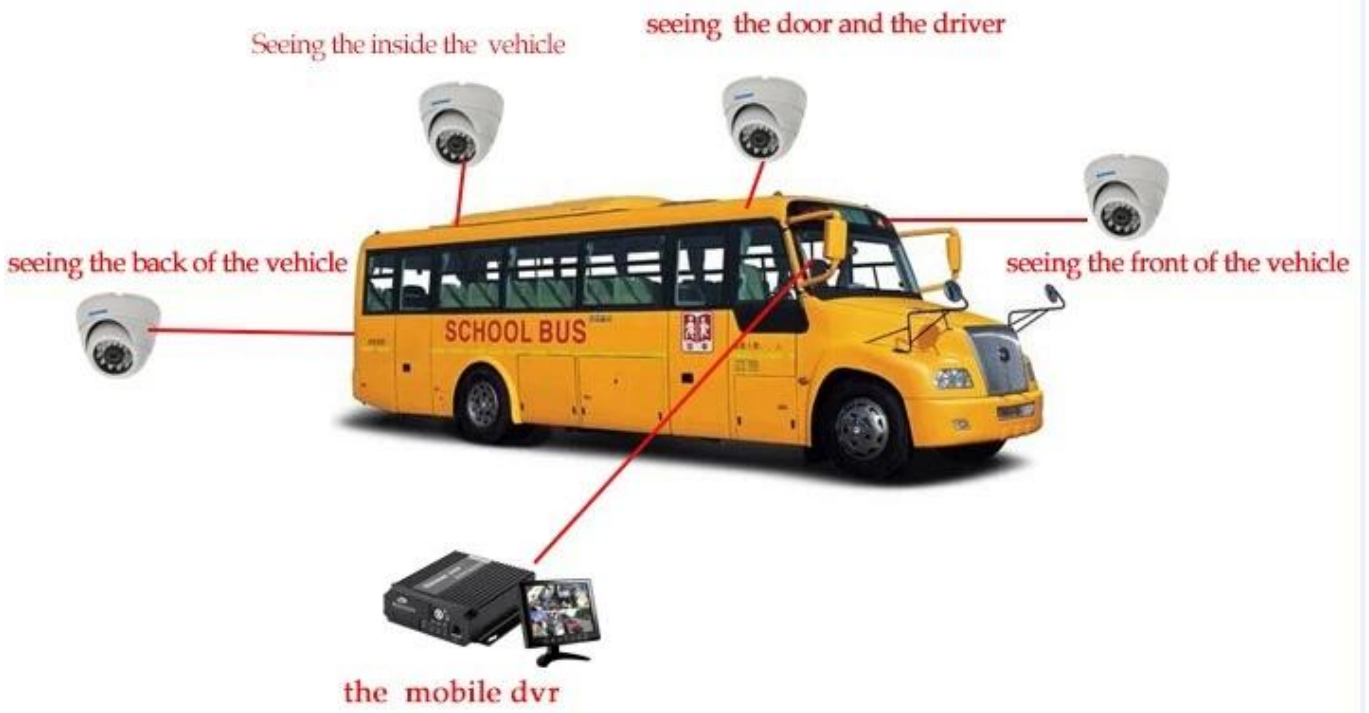

GUI наблюдения Richmor

The main menu includes: Search, System setup, Rec setup, Network setup, Alarm setup, Peripheral setup, System Tools, System Information, as below:

Рісмили Mobile DVR Mileage SE3ЮМЕ

ПлаЕр программный интерфейс

Remote Просмотр наблюдения Решение автобус 3G 4G Mobile DVR Школа

功能特点 Features

实时监控, GPS定位
Real-time monitoring,
GPS positioning

身份验证, 人数统计
Two-factor authentication

语音功能 Voice features