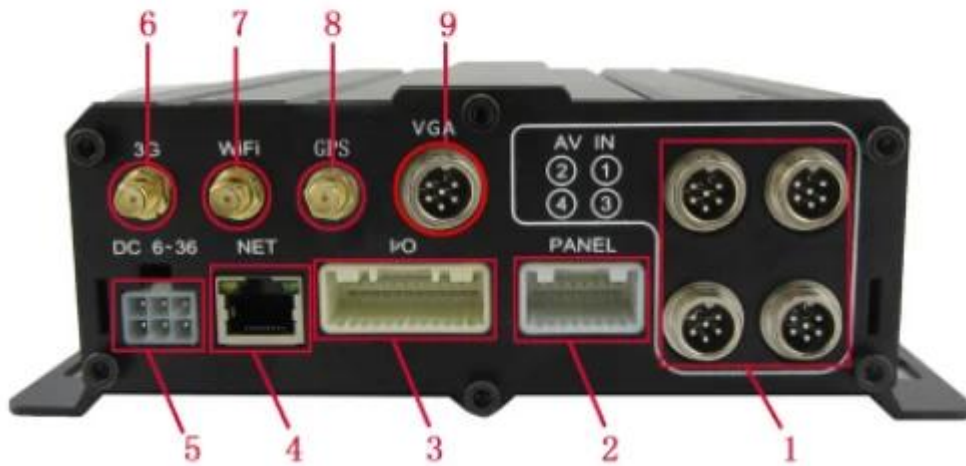

QR code

The advertisement features a black mobile DVR/NVR device with a silver front panel and a blue background. The device is shown from a three-quarter perspective. The text is arranged in a clean, professional layout, with the brand name 'Richmor' in blue at the top right. A red starburst graphic highlights the word 'NEW'. The bottom of the advertisement includes certification logos (CE, FC, ROHS) and a QR code.

Особенности продукта

Ромето Обзор просмотра 3G 4G 5ch GPS WIFI HDD Мобильный DVR / NVR с 1 CH IPC

H.264 Compression Mode, Max support 5CH Million pixels HD video surveillance/ recording/ playback (4CH real-time 720P Million Pixels AHD input or 4CH Analog Standard Definition camera input, or 2CH HD input+2CH SD input) + 1CH 1080P IP Camera input ; Exclusive pre-allocate DVR Special File System Technology,Solving repeatedly wipe cause file fragmentation, solving SD card file system collapse, data loss and cannot find SD card and file garbled, ensure the integrity of the data. 8-36V Adaptive Wide Voltage input, Super Low Power Consumption Design;HDD+SD card storage (maximum support 2TB 2.5" hard disk and 128GB SD card.) It can be completely resist car Vibration,Dust and others cause data corruption; Support GPS/BD/G-SENSOR ; High Reliability Aviation Connectors,High Cost Performance with reliable stability,simple and clear operation menu .

Ромето Наблюдение за просмотром 3G 4G 5ch GPS WIFI HDD MO.Б.ile DVR / NVR с 1 CH IPC

Front LED Indicators

Ромето Обзор просмотра 3G 4G 5ch GPS WIFI HDD Мобильный DVR / NVR с 1 CH IPC

Back Panel IO Indicators

GUI графического интерфейса Richmor

The main menu includes: Search, System setup, Rec setup, Network setup, Alarm setup, Peripheral setup, System Tools, System Information, as below:

RSM-MDR7105 Лист параметров