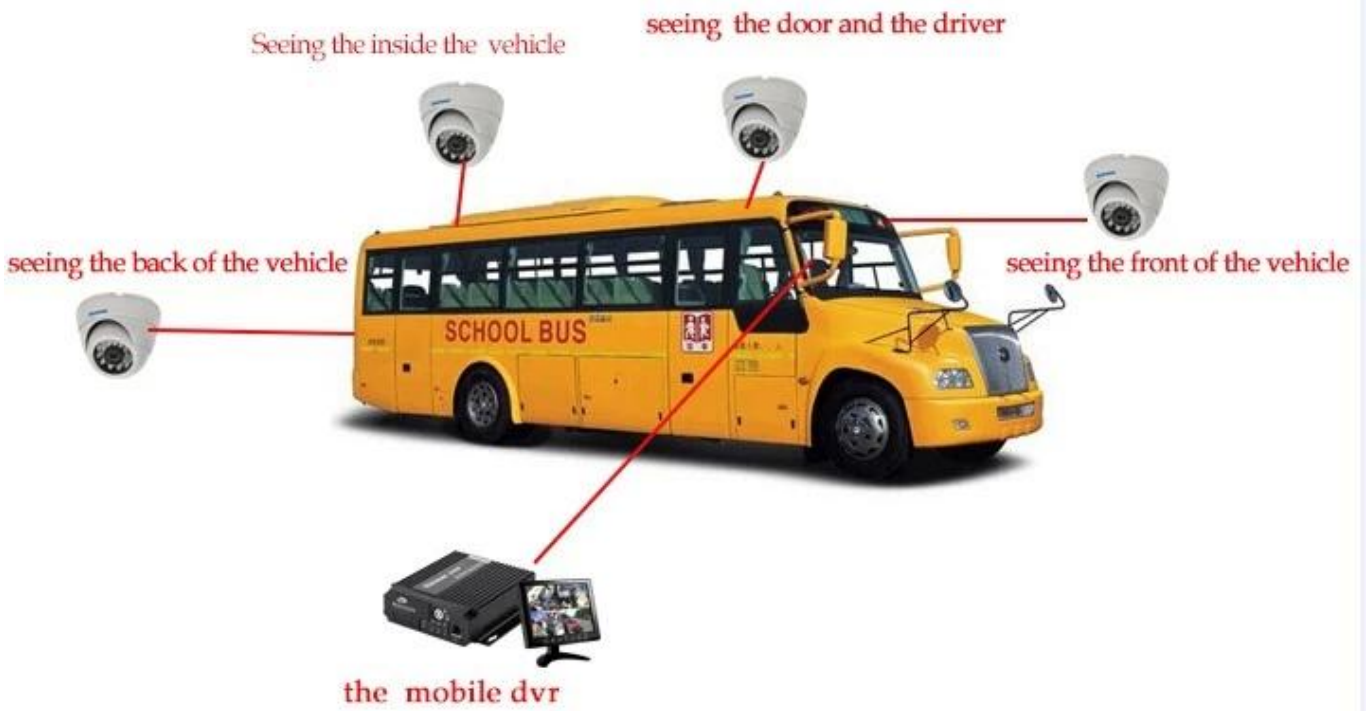

GUI наблюдения Richmor

The main menu includes: Search, System setup, Rec setup, Network setup, Alarm setup, Peripheral setup, System Tools, System Information, as below:

Рісмили Mobile DVR Mileage SE3ЮМЕ

ПлаЕр программный интерфейс

Remote Просмотр наблюдения Решение автобус 3G 4G Mobile DVR Школа

功能特点 Features

实时监控, GPS定位
Real-time monitoring,
GPS positioning

身份验证, 人数统计
Two-factor authentication

语音功能 Voice features